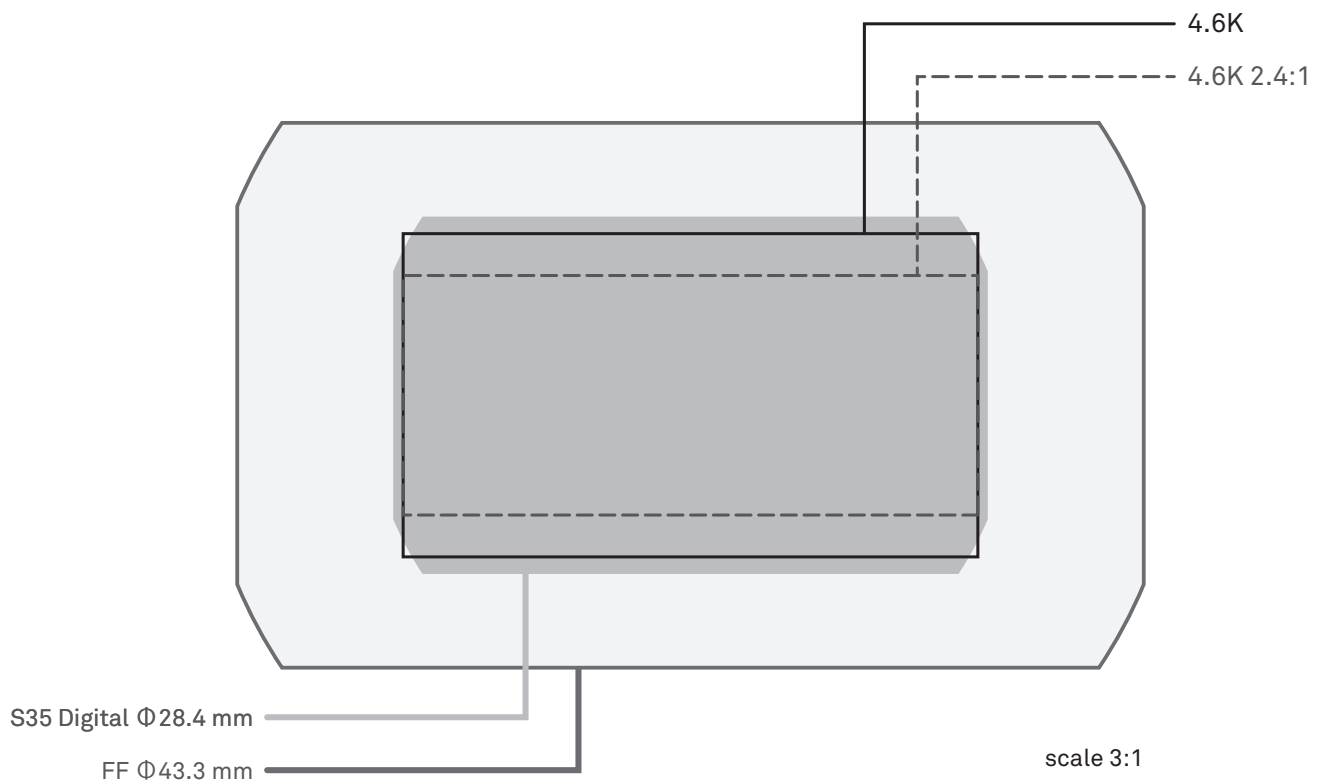

SIGMA

SIGMA CINE LENS

Image coverage on ARRI cameras

ALEXA Mini / AMIRA					
Mode	Dimensions (mm)			Image Coverage	
	Width	Height	Diagonal	S35 Digital Φ28.4 mm	FF Φ43.3 mm
ARRI RAW 16:9	23.76	13.365	27.261	YES	YES
ProRes HD	23.76	13.365	27.261	YES	YES
ProRes 2K 16:9	23.661	13.299	27.142	YES	YES

Image Coverage

SIGMA

SIGMA CINE LENS

Image coverage on Blackmagic Design cameras

URSA 4.6K / URSA Mini 4.6K / URSA Mini Pro 4.6K					
Resolution	Dimensions (mm)			Image Coverage	
	Width	Height	Diagonal	S35 Digital Φ28.4 mm	FF Φ43.3 mm
4.6K	25.34	14.25	29.1	NO	YES
4.6K 2.4:1	25.34	10.56	27.46	YES	YES

Image Coverage

SIGMA

SIGMA CINE LENS

Image coverage on Blackmagic Design cameras

URSA 4.6K / URSA Mini 4.6K / URSA Mini Pro 4.6K					
Resolution	Dimensions (mm)			Image Coverage	
	Width	Height	Diagonal	S35 Digital Φ28.4 mm	FF Φ43.3 mm
4K 16:9	22.53	12.67	25.85	YES	YES
4K DCI	22.53	11.88	25.47	YES	YES

Image Coverage

SIGMA

SIGMA CINE LENS

Image coverage on Blackmagic Design cameras

URSA 4.6K / URSA Mini 4.6K / URSA Mini Pro 4.6K					
Resolution	Dimensions (mm)			Image Coverage	
	Width	Height	Diagonal	S35 Digital Φ28.4 mm	FF Φ43.3 mm
2K 16:9	11.26	6.34	12.92	YES	YES
2K DCI	11.26	5.94	12.73	YES	YES