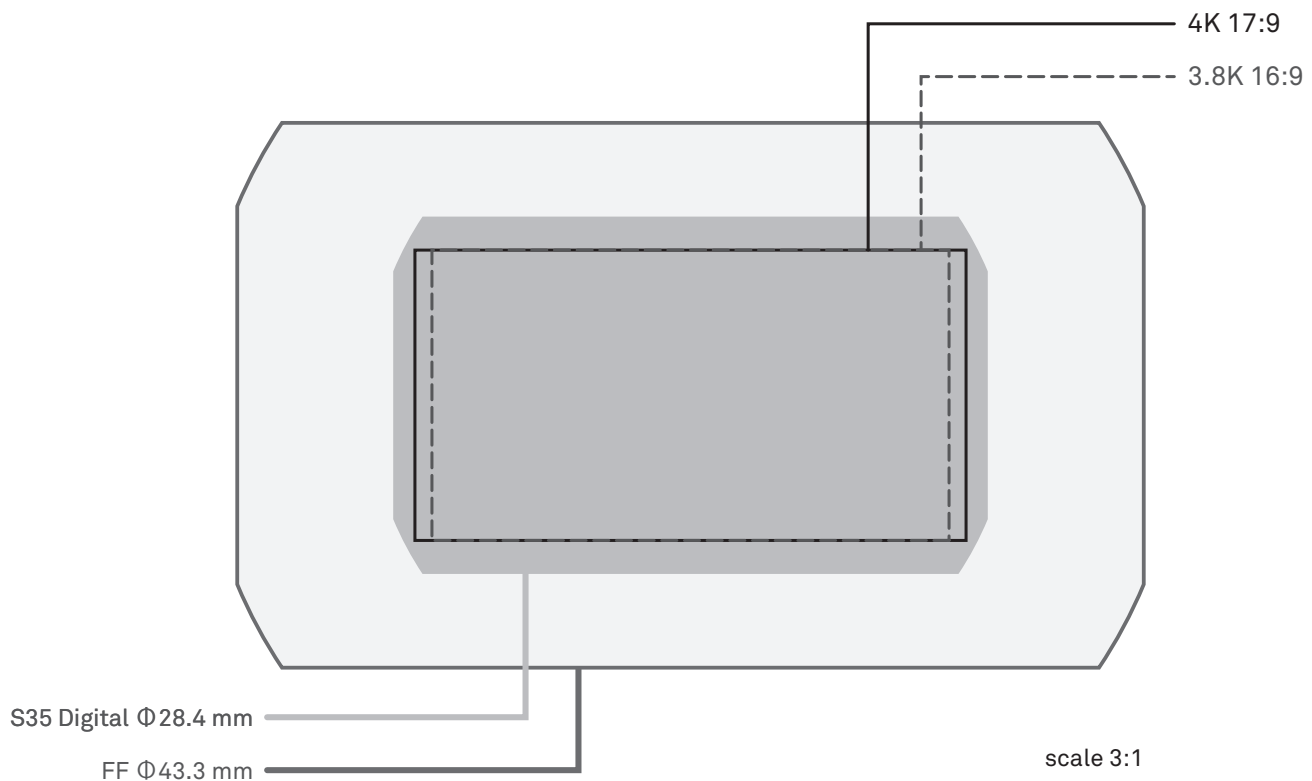

Image Coverage

SIGMA

SIGMA CINE LENS

Image coverage on SONY cameras

VENICE					
Resolution	Dimensions (mm)			Image Coverage	
	Width	Height	Diagonal	S35 Digital Φ28.4 mm	FF Φ43.3 mm
6K 3:2	35.9	24.0	43.2	NO	YES
6K 2.39:1	35.9	15.0	38.9	NO	YES
6K 1.85:1	35.9	19.4	40.8	NO	YES
6K 17:9	35.9	18.9	40.6	NO	YES
5.7K 16:9	33.7	18.9	38.6	NO	YES

Image Coverage

SIGMA

SIGMA CINE LENS

Image coverage on SONY cameras

VENICE					
Resolution	Dimensions (mm)			Image Coverage	
	Width	Height	Diagonal	S35 Digital Φ28.4 mm	FF Φ43.3 mm
4K 17:9	24.3	12.8	27.5	YES	YES
3.8K 16:9	22.8	12.8	26.1	YES	YES

Image Coverage

SIGMA

SIGMA CINE LENS

Image coverage on SONY cameras

FS7 / FS5					
Resolution	Dimensions (mm)			Image Coverage	
	Width	Height	Diagonal	S35 Digital Φ28.4 mm	FF Φ43.3 mm
4K	23.6	13.3	27.1	YES	YES