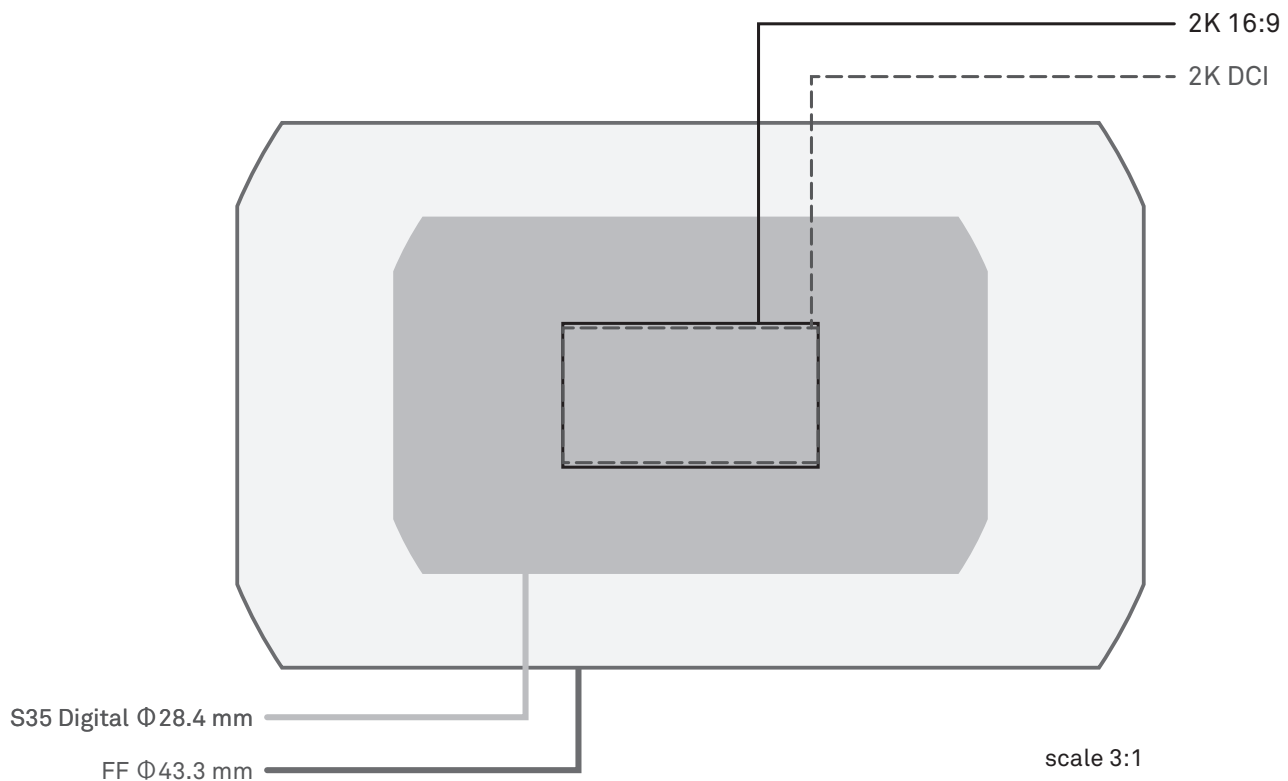

Image Coverage

SIGMA

SIGMA CINE LENS

Image coverage on Blackmagic Design cameras

URSA 4.6K / URSA Mini 4.6K / URSA Mini Pro 4.6K					
Resolution	Dimensions (mm)			Image Coverage	
	Width	Height	Diagonal	S35 Digital Φ28.4 mm	FF Φ43.3 mm
4K 16:9	22.53	12.67	25.85	YES	YES
4K DCI	22.53	11.88	25.47	YES	YES

Image Coverage

SIGMA

SIGMA CINE LENS

Image coverage on Blackmagic Design cameras

URSA 4.6K / URSA Mini 4.6K / URSA Mini Pro 4.6K					
Resolution	Dimensions (mm)			Image Coverage	
	Width	Height	Diagonal	S35 Digital Φ28.4 mm	FF Φ43.3 mm
2K 16:9	11.26	6.34	12.92	YES	YES
2K DCI	11.26	5.94	12.73	YES	YES

Image Coverage

SIGMA

SIGMA CINE LENS

Image coverage on Blackmagic Design cameras

Blackmagic Production Camera / URSA 4K					
Resolution	Dimensions (mm)			Image Coverage	
	Width	Height	Diagonal	S35 Digital Φ28.4 mm	FF Φ43.3 mm
4K	21.12	11.88	24.2	YES	YES

Image Coverage

SIGMA

SIGMA CINE LENS

Image coverage on Canon cameras

C300 Mark II / C300 / C100 Mark II / C100					
Resolution	Dimensions (mm)			Image Coverage	
	Width	Height	Diagonal	S35 Digital Φ28.4 mm	FF Φ43.3 mm
4K, FHD	24.6	13.8	28.2	YES	YES