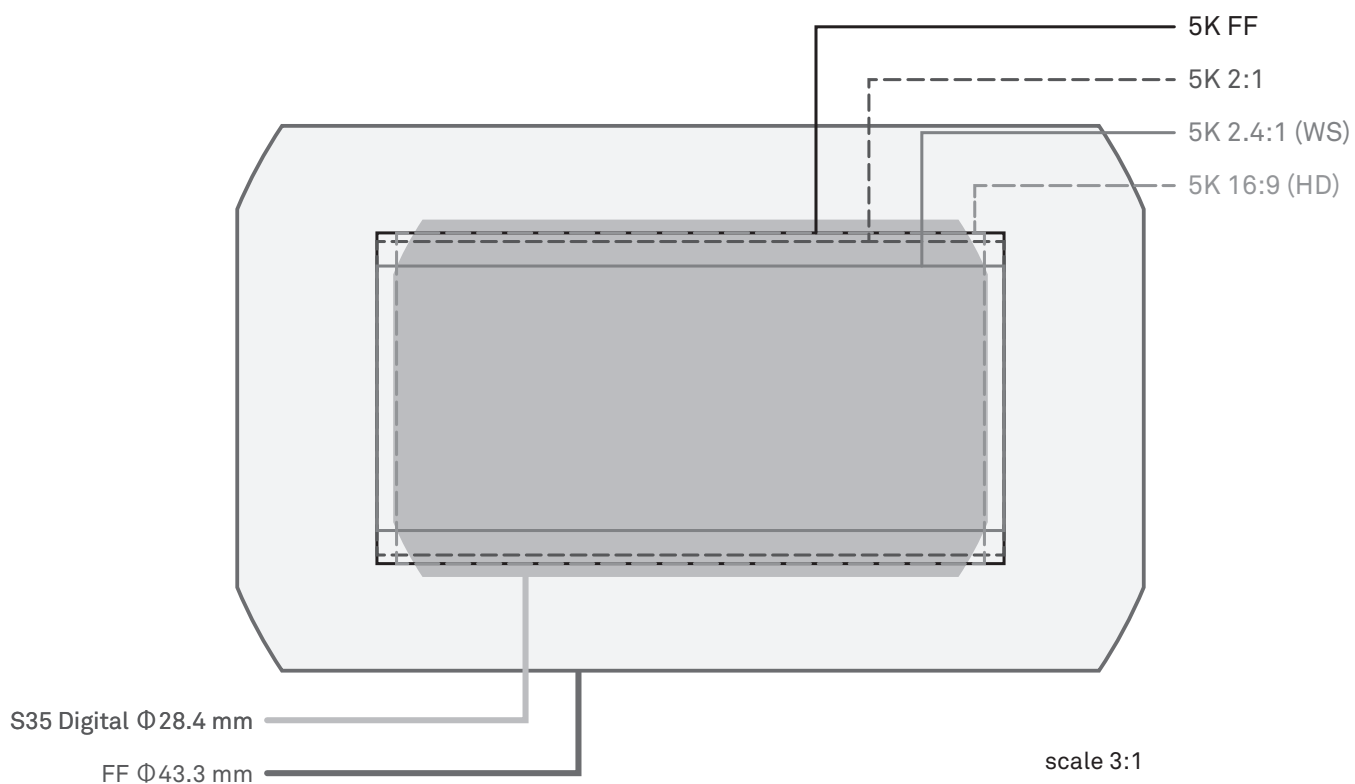

Image Coverage

SIGMA

SIGMA CINE LENS

Image coverage on RED cameras

WEAPON DRAGON / SCARLET-W DRAGON / EPIC DRAGON / SCARLET DRAGON / RAVEN DRAGON					
Resolution	Dimensions (mm)			Image Coverage	
	Width	Height	Diagonal	S35 Digital Φ28.4 mm	FF Φ43.3 mm
4K FF	20.48	10.8	23.15	YES	YES
4K 2:1	20.48	10.24	22.9	YES	YES
4K 2.4:1 (WS)	20.48	8.64	22.23	YES	YES
4K 16:9 (HD)	19.2	10.8	22.03	YES	YES

Image Coverage

SIGMA

SIGMA CINE LENS

Image coverage on RED cameras

EPIC MYSTERIUM-X / SCARLET MYSTERIUM-X					
Resolution	Dimensions (mm)			Image Coverage	
	Width	Height	Diagonal	S35 Digital Φ28.4 mm	FF Φ43.3 mm
5K FF	27.65	14.58	31.26	NO	YES
5K 2:1	27.65	13.82	30.91	NO	YES
5K 2.4:1 (WS)	27.65	11.66	30.01	NO	YES
5K 16:9 (HD)	25.92	14.58	29.74	NO	YES

Image Coverage

SIGMA

SIGMA CINE LENS

Image coverage on RED cameras

EPIC MYSTERIUM-X / SCARLET MYSTERIUM-X					
Resolution	Dimensions (mm)			Image Coverage	
	Width	Height	Diagonal	S35 Digital Φ28.4 mm	FF Φ43.3 mm
4K FF	22.12	11.66	25.01	YES	YES
4K 2.4:1 (WS)	22.12	9.22	23.96	YES	YES
4K 16:9 (HD)	20.74	11.66	23.79	YES	YES

Image Coverage

SIGMA

SIGMA CINE LENS

Image coverage on SONY cameras

VENICE					
Resolution	Dimensions (mm)			Image Coverage	
	Width	Height	Diagonal	S35 Digital Φ28.4 mm	FF Φ43.3 mm
6K 3:2	35.9	24.0	43.2	NO	YES
6K 2.39:1	35.9	15.0	38.9	NO	YES
6K 1.85:1	35.9	19.4	40.8	NO	YES
6K 17:9	35.9	18.9	40.6	NO	YES
5.7K 16:9	33.7	18.9	38.6	NO	YES