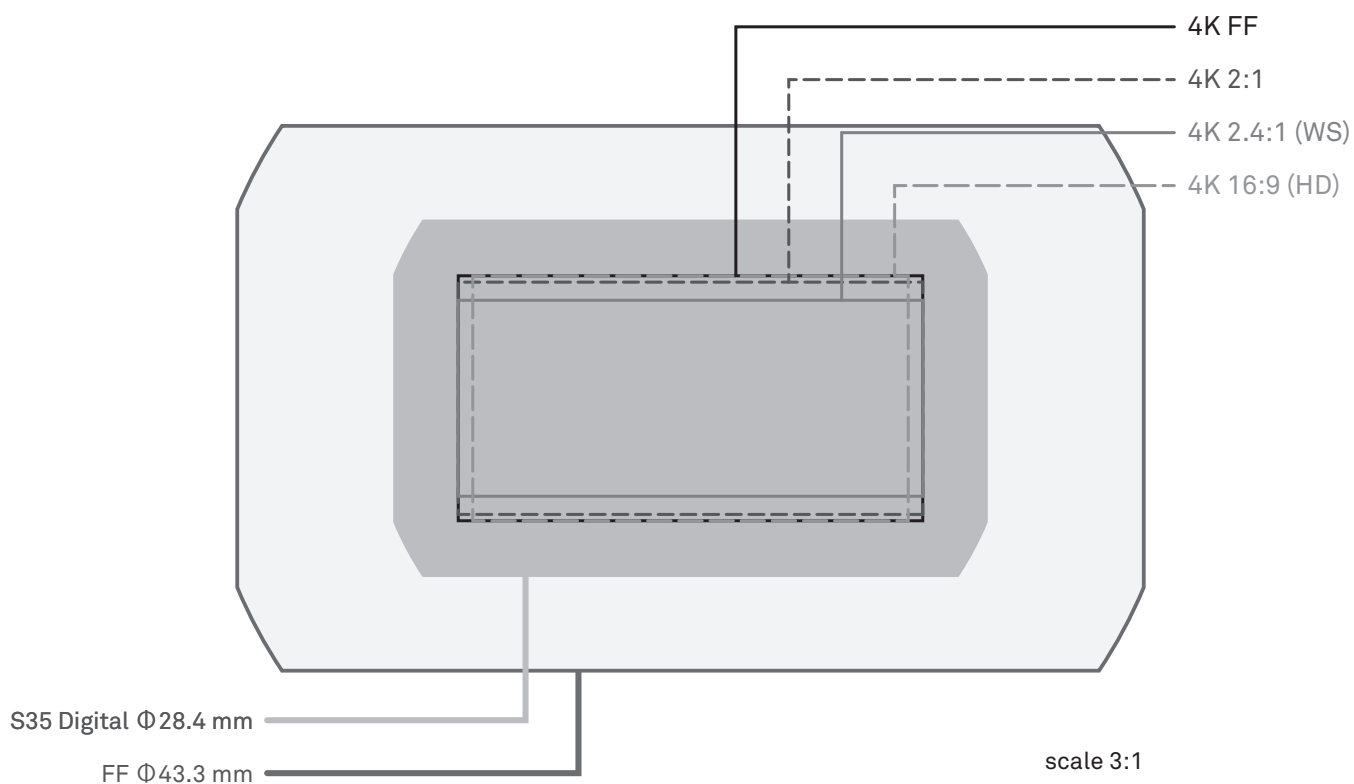

Image Coverage

SIGMA

SIGMA CINE LENS

Image coverage on RED cameras

RAVEN DRAGON					
Resolution	Dimensions (mm)			Image Coverage	
	Width	Height	Diagonal	S35 Digital Φ28.4 mm	FF Φ43.3 mm
4.5K 2.1:1	23.04	10.8	25.45	YES	YES
4.5K 2.4:1 (WS)	23.04	9.72	25.01	YES	YES

Image Coverage

SIGMA

SIGMA CINE LENS

Image coverage on RED cameras

WEAPON DRAGON / SCARLET-W DRAGON / EPIC DRAGON / SCARLET DRAGON / RAVEN DRAGON					
Resolution	Dimensions (mm)			Image Coverage	
	Width	Height	Diagonal	S35 Digital Φ28.4 mm	FF Φ43.3 mm
4K FF	20.48	10.8	23.15	YES	YES
4K 2:1	20.48	10.24	22.9	YES	YES
4K 2.4:1 (WS)	20.48	8.64	22.23	YES	YES
4K 16:9 (HD)	19.2	10.8	22.03	YES	YES

Image Coverage

SIGMA

SIGMA CINE LENS

Image coverage on RED cameras

EPIC MYSTERIUM-X / SCARLET MYSTERIUM-X					
Resolution	Dimensions (mm)			Image Coverage	
	Width	Height	Diagonal	S35 Digital Φ28.4 mm	FF Φ43.3 mm
5K FF	27.65	14.58	31.26	NO	YES
5K 2:1	27.65	13.82	30.91	NO	YES
5K 2.4:1 (WS)	27.65	11.66	30.01	NO	YES
5K 16:9 (HD)	25.92	14.58	29.74	NO	YES