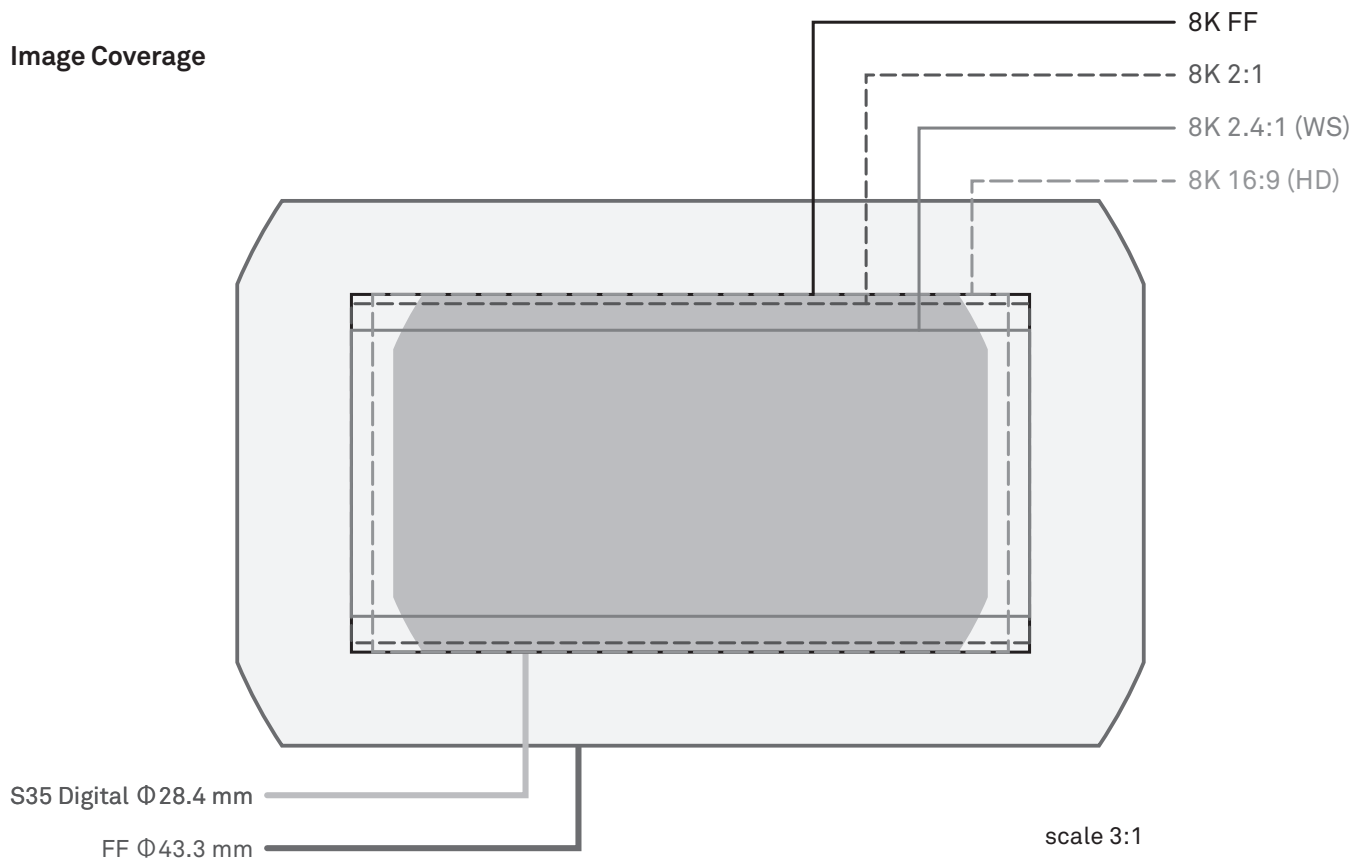

Image Coverage

SIGMA

SIGMA CINE LENS

Image coverage on Vision Research Phantom cameras

Phantom Flex 4K					
Mode	Dimensions (mm)			Image Coverage	
	Width	Height	Diagonal	S35 Digital Φ28.4 mm	FF Φ43.3 mm
Full Res (4096×2304)	27.6	15.5	31.7	NO	YES
4K (4096×2160)	27.6	14.5	31.2	NO	YES
HD (1920×1080)	13.0	7.3	14.9	YES	YES

Image Coverage

SIGMA

SIGMA CINE LENS

Image coverage on RED cameras

WEAPON/EPIC-W 8K S35 HELIUM					
Resolution	Dimensions (mm)			Image Coverage	
	Width	Height	Diagonal	S35 Digital Φ28.4 mm	FF Φ43.3 mm
8K FF	29.90	15.77	33.80	NO	YES
8K 2:1	29.90	14.95	33.43	NO	YES
8K 2.4:1 (WS)	29.90	12.61	32.45	NO	YES
8K 16:9 (HD)	28.03	15.77	32.16	NO	YES

Image Coverage

SIGMA

SIGMA CINE LENS

Image coverage on RED cameras

WEAPON/EPIC-W 8K S35 HELIUM					
Resolution	Dimensions (mm)			Image Coverage	
	Width	Height	Diagonal	S35 Digital Φ28.4 mm	FF Φ43.3 mm
6K FF	22.43	11.83	25.35	YES	YES
6K 2:1	22.43	11.21	25.07	YES	YES
6K 2.4:1 (WS)	22.43	9.46	24.34	YES	YES
6K 16:9 (HD)	21.02	11.83	24.12	YES	YES

Image Coverage

SIGMA

SIGMA CINE LENS

Image coverage on RED cameras

WEAPON/EPIC-W 8K S35 HELIUM					
Resolution	Dimensions (mm)			Image Coverage	
	Width	Height	Diagonal	S35 Digital Φ28.4 mm	FF Φ43.3 mm
4K FF	14.95	7.88	16.90	YES	YES
4K 2:1	14.95	7.48	16.72	YES	YES
4K 2.4:1 (WS)	14.95	6.31	16.23	YES	YES
4K 16:9 (HD)	14.02	7.88	16.08	YES	YES