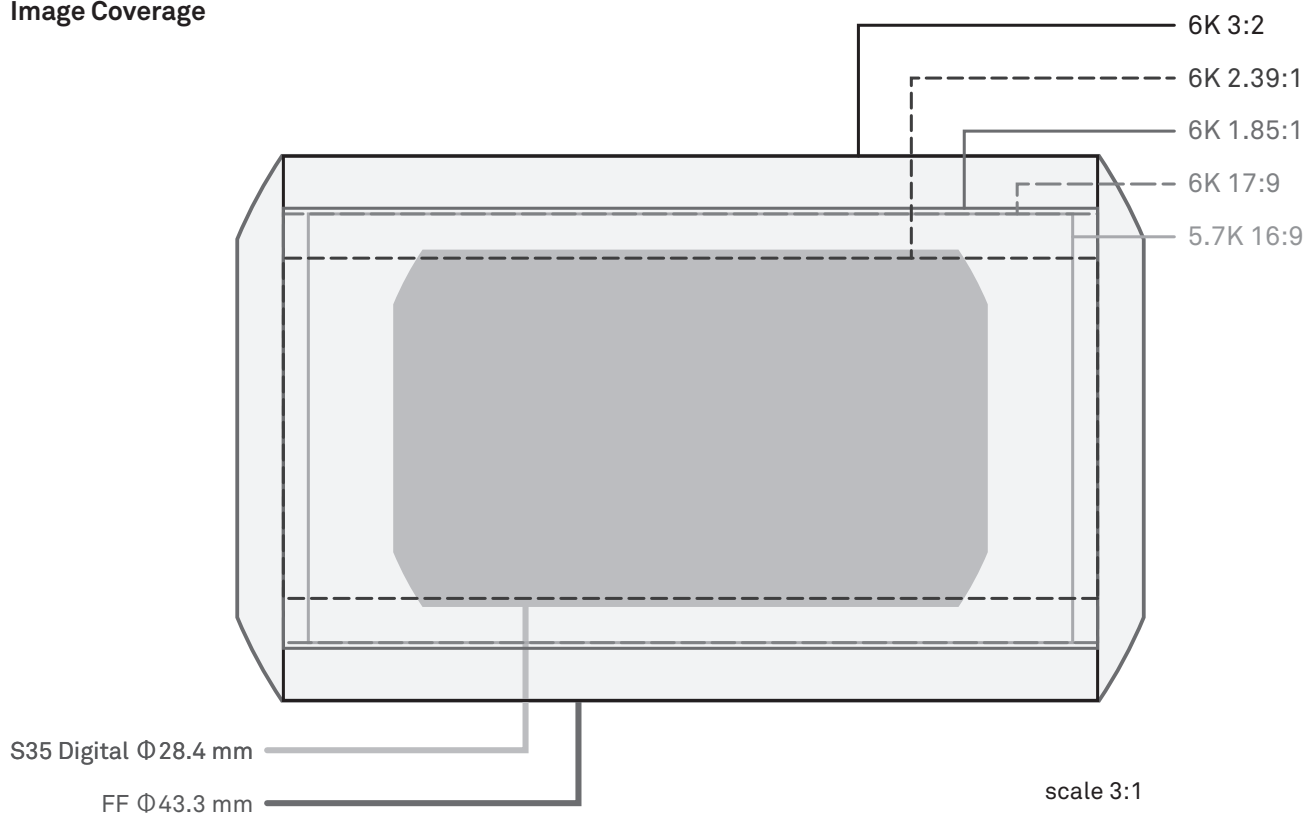

Image Coverage

SIGMA

SIGMA CINE LENS

Image coverage on RED cameras

EPIC MYSTERIUM-X / SCARLET MYSTERIUM-X					
Resolution	Dimensions (mm)			Image Coverage	
	Width	Height	Diagonal	S35 Digital Φ28.4 mm	FF Φ43.3 mm
4K FF	22.12	11.66	25.01	YES	YES
4K 2.4:1 (WS)	22.12	9.22	23.96	YES	YES
4K 16:9 (HD)	20.74	11.66	23.79	YES	YES

Image Coverage

SIGMA

SIGMA CINE LENS

Image coverage on SONY cameras

VENICE					
Resolution	Dimensions (mm)			Image Coverage	
	Width	Height	Diagonal	S35 Digital Φ28.4 mm	FF Φ43.3 mm
6K 3:2	35.9	24.0	43.2	NO	YES
6K 2.39:1	35.9	15.0	38.9	NO	YES
6K 1.85:1	35.9	19.4	40.8	NO	YES
6K 17:9	35.9	18.9	40.6	NO	YES
5.7K 16:9	33.7	18.9	38.6	NO	YES

Image Coverage

SIGMA

SIGMA CINE LENS

Image coverage on SONY cameras

VENICE					
Resolution	Dimensions (mm)			Image Coverage	
	Width	Height	Diagonal	S35 Digital Φ28.4 mm	FF Φ43.3 mm
4K 17:9	24.3	12.8	27.5	YES	YES
3.8K 16:9	22.8	12.8	26.1	YES	YES

Image Coverage

SIGMA

SIGMA CINE LENS

Image coverage on SONY cameras

FS7 / FS5					
Resolution	Dimensions (mm)			Image Coverage	
	Width	Height	Diagonal	S35 Digital Φ28.4 mm	FF Φ43.3 mm
4K	23.6	13.3	27.1	YES	YES