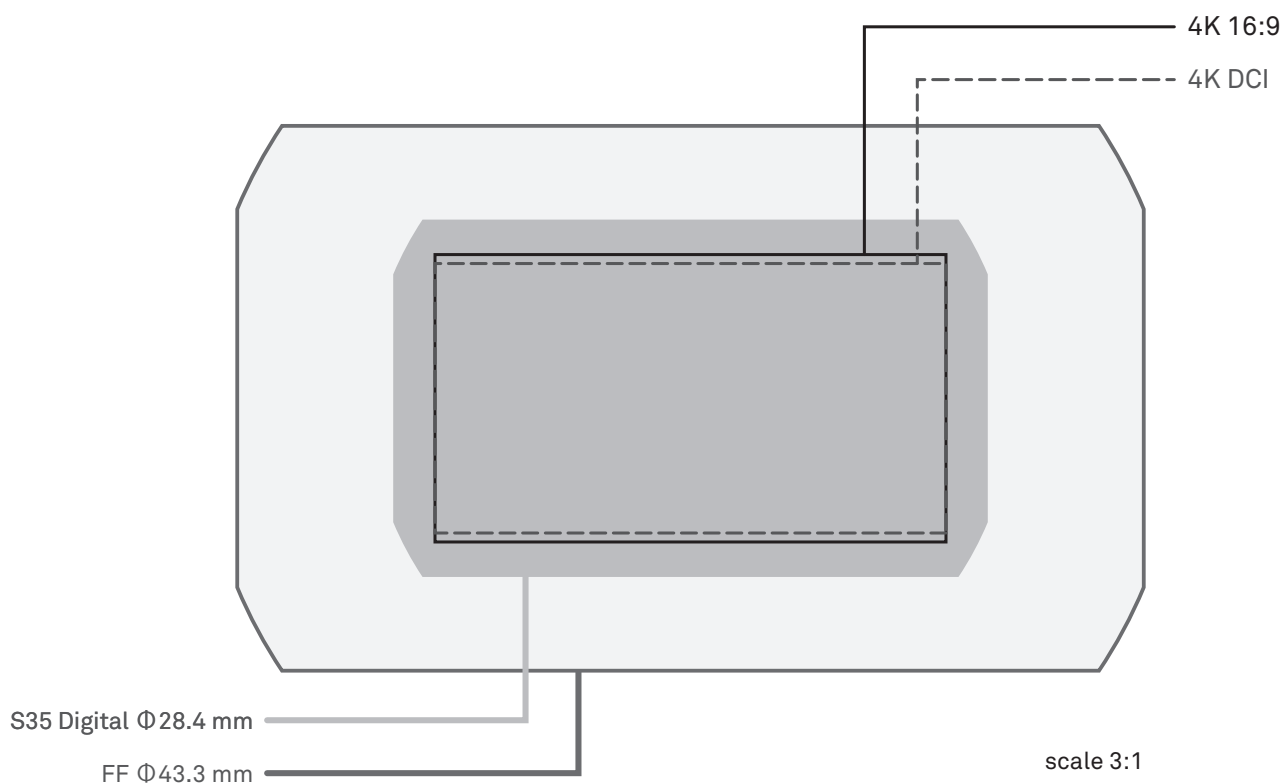

SIGMA

SIGMA CINE LENS

Image coverage on ARRI cameras

ALEXA Mini / AMIRA					
Mode	Dimensions (mm)			Image Coverage	
	Width	Height	Diagonal	S35 Digital Φ28.4 mm	FF Φ43.3 mm
ARRI RAW 16:9	23.76	13.365	27.261	YES	YES
ProRes HD	23.76	13.365	27.261	YES	YES
ProRes 2K 16:9	23.661	13.299	27.142	YES	YES

Image Coverage

SIGMA

SIGMA CINE LENS

Image coverage on Blackmagic Design cameras

URSA 4.6K / URSA Mini 4.6K / URSA Mini Pro 4.6K					
Resolution	Dimensions (mm)			Image Coverage	
	Width	Height	Diagonal	S35 Digital Φ28.4 mm	FF Φ43.3 mm
4.6K	25.34	14.25	29.1	NO	YES
4.6K 2.4:1	25.34	10.56	27.46	YES	YES

Image Coverage

SIGMA

SIGMA CINE LENS

Image coverage on Blackmagic Design cameras

URSA 4.6K / URSA Mini 4.6K / URSA Mini Pro 4.6K					
Resolution	Dimensions (mm)			Image Coverage	
	Width	Height	Diagonal	S35 Digital Φ28.4 mm	FF Φ43.3 mm
4K 16:9	22.53	12.67	25.85	YES	YES
4K DCI	22.53	11.88	25.47	YES	YES

Image Coverage

SIGMA

SIGMA CINE LENS

Image coverage on Blackmagic Design cameras

URSA 4.6K / URSA Mini 4.6K / URSA Mini Pro 4.6K					
Resolution	Dimensions (mm)			Image Coverage	
	Width	Height	Diagonal	S35 Digital Φ28.4 mm	FF Φ43.3 mm
2K 16:9	11.26	6.34	12.92	YES	YES
2K DCI	11.26	5.94	12.73	YES	YES