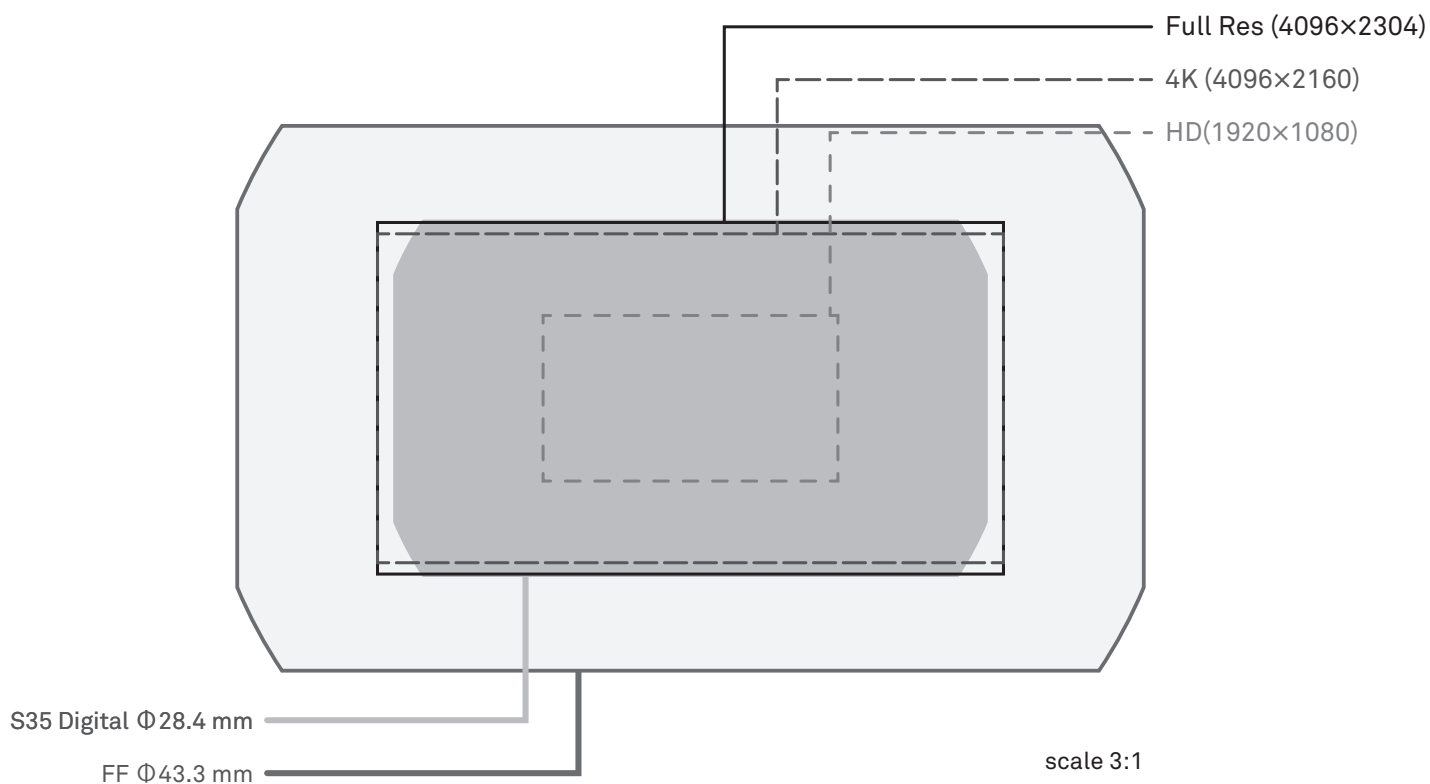

Image Coverage

SIGMA

SIGMA CINE LENS

Image coverage on Panasonic cameras

VARICAM PURE / VARICAM 35 / VARICAM LT					
Mode	Dimensions (mm)			Image Coverage	
	Width	Height	Diagonal	S35 Digital Φ28.4 mm	FF Φ43.3 mm
4K / 2K	24.576	12.960	27.784	YES	YES
UHD / HD	23.040	12.960	26.435	YES	YES

Image Coverage

SIGMA

SIGMA CINE LENS

Image coverage on Vision Research Phantom cameras

Phantom Flex 4K					
Mode	Dimensions (mm)			Image Coverage	
	Width	Height	Diagonal	S35 Digital Φ28.4 mm	FF Φ43.3 mm
Full Res (4096×2304)	27.6	15.5	31.7	NO	YES
4K (4096×2160)	27.6	14.5	31.2	NO	YES
HD (1920×1080)	13.0	7.3	14.9	YES	YES

Image Coverage

SIGMA

SIGMA CINE LENS

Image coverage on RED cameras

WEAPON/EPIC-W 8K S35 HELIUM					
Resolution	Dimensions (mm)			Image Coverage	
	Width	Height	Diagonal	S35 Digital Φ28.4 mm	FF Φ43.3 mm
8K FF	29.90	15.77	33.80	NO	YES
8K 2:1	29.90	14.95	33.43	NO	YES
8K 2.4:1 (WS)	29.90	12.61	32.45	NO	YES
8K 16:9 (HD)	28.03	15.77	32.16	NO	YES

Image Coverage

SIGMA

SIGMA CINE LENS

Image coverage on RED cameras

WEAPON/EPIC-W 8K S35 HELIUM					
Resolution	Dimensions (mm)			Image Coverage	
	Width	Height	Diagonal	S35 Digital Φ28.4 mm	FF Φ43.3 mm
6K FF	22.43	11.83	25.35	YES	YES
6K 2:1	22.43	11.21	25.07	YES	YES
6K 2.4:1 (WS)	22.43	9.46	24.34	YES	YES
6K 16:9 (HD)	21.02	11.83	24.12	YES	YES