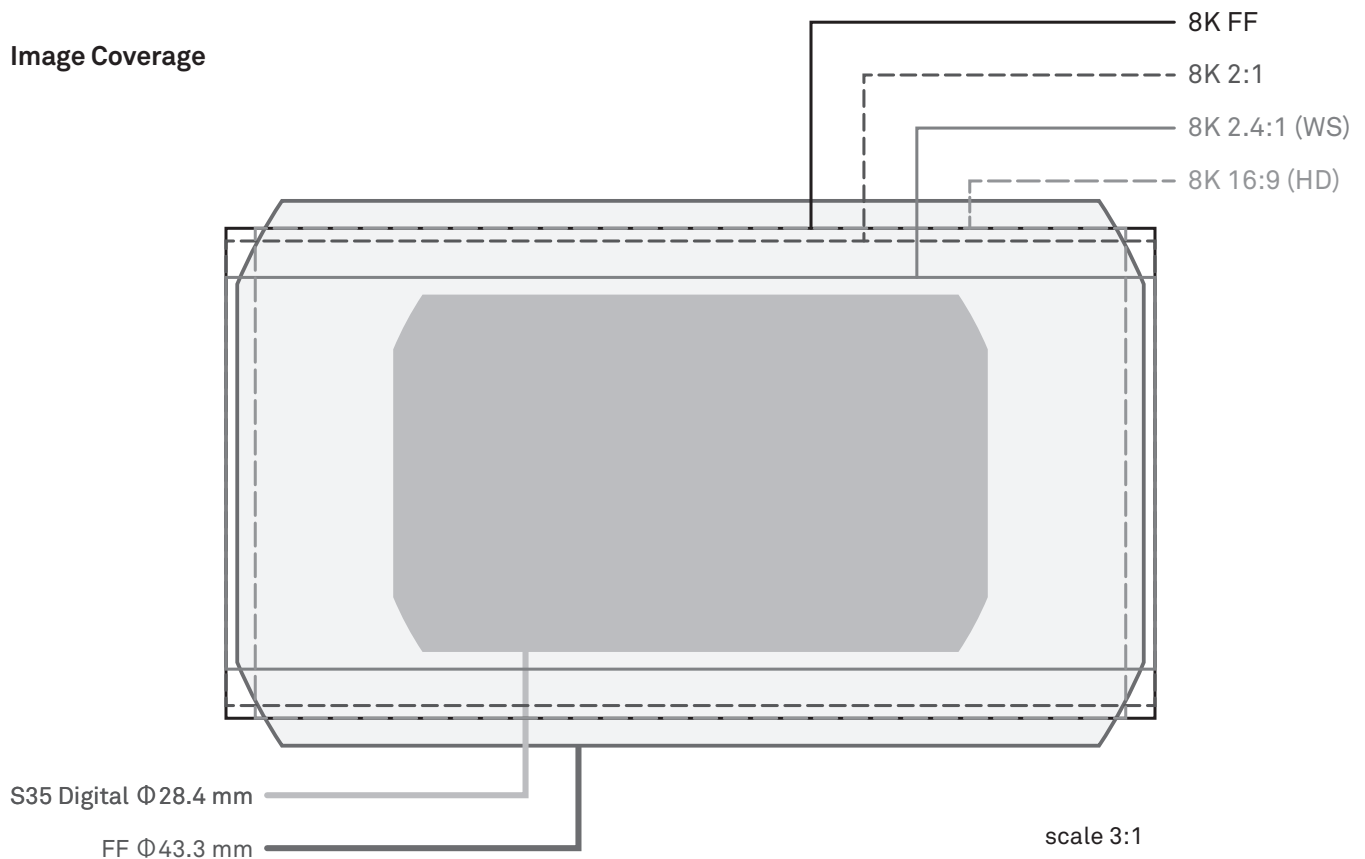

Image Coverage

SIGMA

SIGMA CINE LENS

Image coverage on RED cameras

WEAPON/EPIC-W 8K S35 HELIUM					
Resolution	Dimensions (mm)			Image Coverage	
	Width	Height	Diagonal	S35 Digital Φ28.4 mm	FF Φ43.3 mm
4K FF	14.95	7.88	16.90	YES	YES
4K 2:1	14.95	7.48	16.72	YES	YES
4K 2.4:1 (WS)	14.95	6.31	16.23	YES	YES
4K 16:9 (HD)	14.02	7.88	16.08	YES	YES

Image Coverage

SIGMA

SIGMA CINE LENS

Image coverage on RED cameras

WEAPON DRAGON 8K VV					
Resolution	Dimensions (mm)			Image Coverage	
	Width	Height	Diagonal	S35 Digital Φ28.4 mm	FF Φ43.3 mm
8K FF	40.96	21.60	46.31	NO	NO
8K 2:1	40.96	20.48	45.79	NO	NO
8K 2.4:1 (WS)	40.96	17.27	44.45	NO	NO
8K 16:9 (HD)	38.38	21.60	44.04	NO	NO

SIGMA

SIGMA CINE LENS

Image coverage on RED cameras

WEAPON DRAGON / EPIC DRAGON / SCARLET DRAGON					
Resolution	Dimensions (mm)			Image Coverage	
	Width	Height	Diagonal	S35 Digital Φ28.4 mm	FF Φ43.3 mm
6K FF	30.72	15.8	34.55	NO	YES
6K 2:1	30.72	15.36	34.35	NO	YES
6K 2.4:1 (WS)	30.72	12.96	33.34	NO	YES
6K 16:9 (HD)	27.84	15.66	31.94	NO	YES