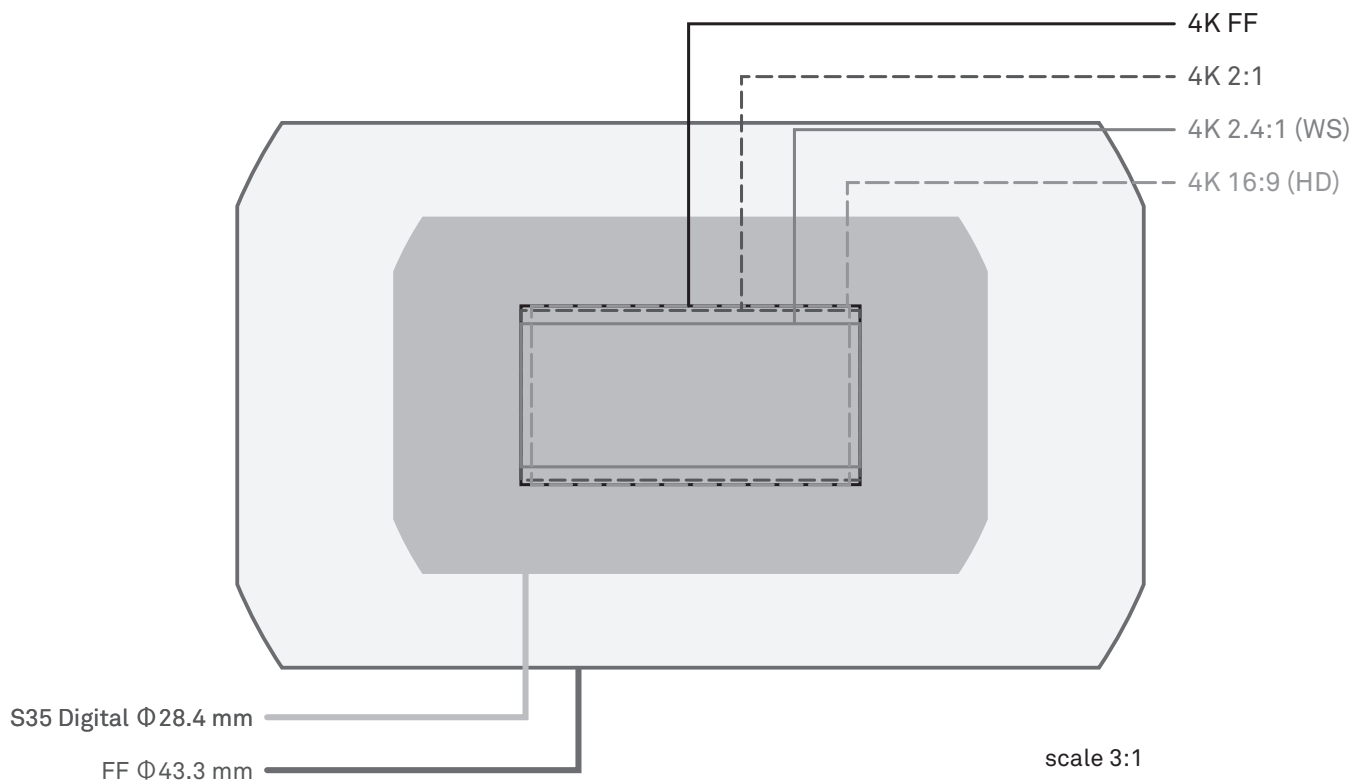

Image Coverage

SIGMA

SIGMA CINE LENS

Image coverage on RED cameras

WEAPON/EPIC-W 8K S35 HELIUM					
Resolution	Dimensions (mm)			Image Coverage	
	Width	Height	Diagonal	S35 Digital Φ28.4 mm	FF Φ43.3 mm
6K FF	22.43	11.83	25.35	YES	YES
6K 2:1	22.43	11.21	25.07	YES	YES
6K 2.4:1 (WS)	22.43	9.46	24.34	YES	YES
6K 16:9 (HD)	21.02	11.83	24.12	YES	YES

Image Coverage

SIGMA

SIGMA CINE LENS

Image coverage on RED cameras

WEAPON/EPIC-W 8K S35 HELIUM					
Resolution	Dimensions (mm)			Image Coverage	
	Width	Height	Diagonal	S35 Digital Φ28.4 mm	FF Φ43.3 mm
4K FF	14.95	7.88	16.90	YES	YES
4K 2:1	14.95	7.48	16.72	YES	YES
4K 2.4:1 (WS)	14.95	6.31	16.23	YES	YES
4K 16:9 (HD)	14.02	7.88	16.08	YES	YES

Image Coverage

SIGMA

SIGMA CINE LENS

Image coverage on RED cameras

WEAPON DRAGON 8K VV					
Resolution	Dimensions (mm)			Image Coverage	
	Width	Height	Diagonal	S35 Digital Φ28.4 mm	FF Φ43.3 mm
8K FF	40.96	21.60	46.31	NO	NO
8K 2:1	40.96	20.48	45.79	NO	NO
8K 2.4:1 (WS)	40.96	17.27	44.45	NO	NO
8K 16:9 (HD)	38.38	21.60	44.04	NO	NO