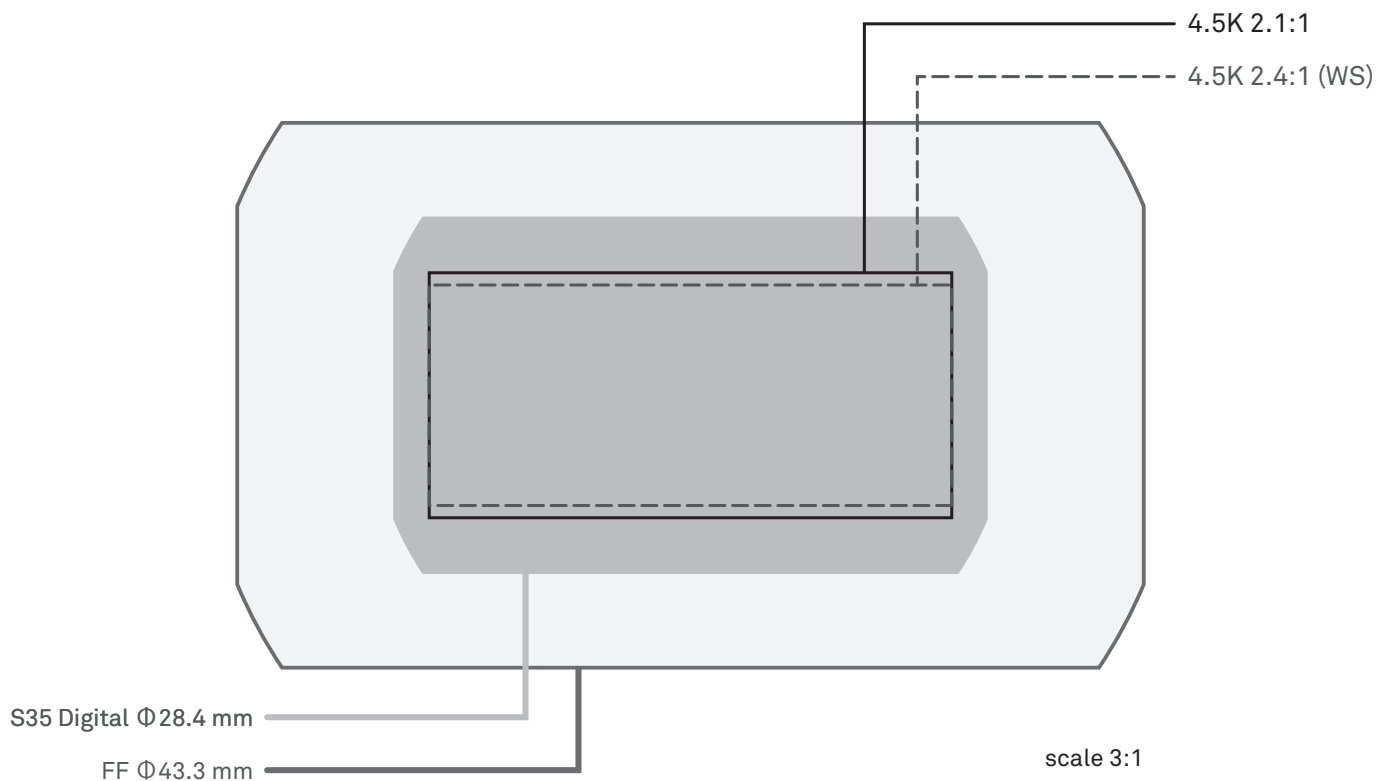

Image Coverage

SIGMA

SIGMA CINE LENS

Image coverage on RED cameras

WEAPON DRAGON / SCARLET-W DRAGON / EPIC DRAGON / SCARLET DRAGON					
Resolution	Dimensions (mm)			Image Coverage	
	Width	Height	Diagonal	S35 Digital Φ28.4 mm	FF Φ43.3 mm
4.5K FF	23.04	12.06	26.01	YES	YES
4.5K 2:1	23.04	11.52	25.76	YES	YES
4.5K 2.4:1 (WS)	23.04	9.72	25.01	YES	YES
4.5K 16:9 (HD)	21.12	11.88	24.23	YES	YES

Image Coverage

SIGMA

SIGMA CINE LENS

Image coverage on RED cameras

RAVEN DRAGON					
Resolution	Dimensions (mm)			Image Coverage	
	Width	Height	Diagonal	S35 Digital Φ28.4 mm	FF Φ43.3 mm
4.5K 2.1:1	23.04	10.8	25.45	YES	YES
4.5K 2.4:1 (WS)	23.04	9.72	25.01	YES	YES

Image Coverage

SIGMA

SIGMA CINE LENS

Image coverage on RED cameras

WEAPON DRAGON / SCARLET-W DRAGON / EPIC DRAGON / SCARLET DRAGON / RAVEN DRAGON					
Resolution	Dimensions (mm)			Image Coverage	
	Width	Height	Diagonal	S35 Digital Φ28.4 mm	FF Φ43.3 mm
4K FF	20.48	10.8	23.15	YES	YES
4K 2:1	20.48	10.24	22.9	YES	YES
4K 2.4:1 (WS)	20.48	8.64	22.23	YES	YES
4K 16:9 (HD)	19.2	10.8	22.03	YES	YES