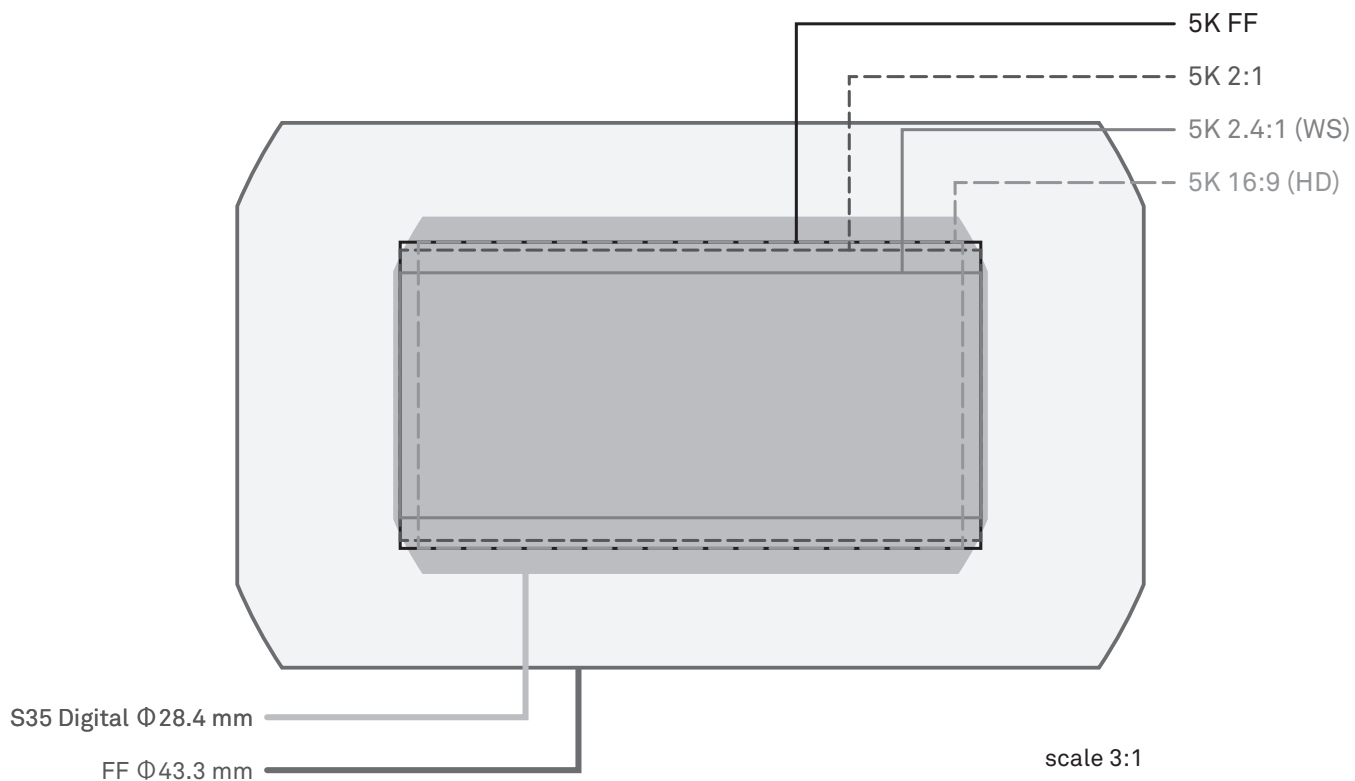

SIGMA

SIGMA CINE LENS

Image coverage on RED cameras

WEAPON DRAGON / EPIC DRAGON / SCARLET DRAGON					
Resolution	Dimensions (mm)			Image Coverage	
	Width	Height	Diagonal	S35 Digital Φ28.4 mm	FF Φ43.3 mm
6K FF	30.72	15.8	34.55	NO	YES
6K 2:1	30.72	15.36	34.35	NO	YES
6K 2.4:1 (WS)	30.72	12.96	33.34	NO	YES
6K 16:9 (HD)	27.84	15.66	31.94	NO	YES

Image Coverage

SIGMA

SIGMA CINE LENS

Image coverage on RED cameras

WEAPON DRAGON / SCARLET-W DRAGON / EPIC DRAGON / SCARLET DRAGON					
Resolution	Dimensions (mm)			Image Coverage	
	Width	Height	Diagonal	S35 Digital Φ28.4 mm	FF Φ43.3 mm
5K FF	25.6	13.5	28.94	NO	YES
5K 2:1	25.6	12.8	28.62	NO	YES
5K 2.4:1 (WS)	25.6	10.8	27.78	YES	YES
5K 16:9 (HD)	24	13.5	27.54	YES	YES

Image Coverage

SIGMA

SIGMA CINE LENS

Image coverage on RED cameras

WEAPON DRAGON / SCARLET-W DRAGON / EPIC DRAGON / SCARLET DRAGON					
Resolution	Dimensions (mm)			Image Coverage	
	Width	Height	Diagonal	S35 Digital Φ28.4 mm	FF Φ43.3 mm
4.5K FF	23.04	12.06	26.01	YES	YES
4.5K 2:1	23.04	11.52	25.76	YES	YES
4.5K 2.4:1 (WS)	23.04	9.72	25.01	YES	YES
4.5K 16:9 (HD)	21.12	11.88	24.23	YES	YES

Image Coverage

SIGMA

SIGMA CINE LENS

Image coverage on RED cameras

RAVEN DRAGON					
Resolution	Dimensions (mm)			Image Coverage	
	Width	Height	Diagonal	S35 Digital Φ28.4 mm	FF Φ43.3 mm
4.5K 2.1:1	23.04	10.8	25.45	YES	YES
4.5K 2.4:1 (WS)	23.04	9.72	25.01	YES	YES