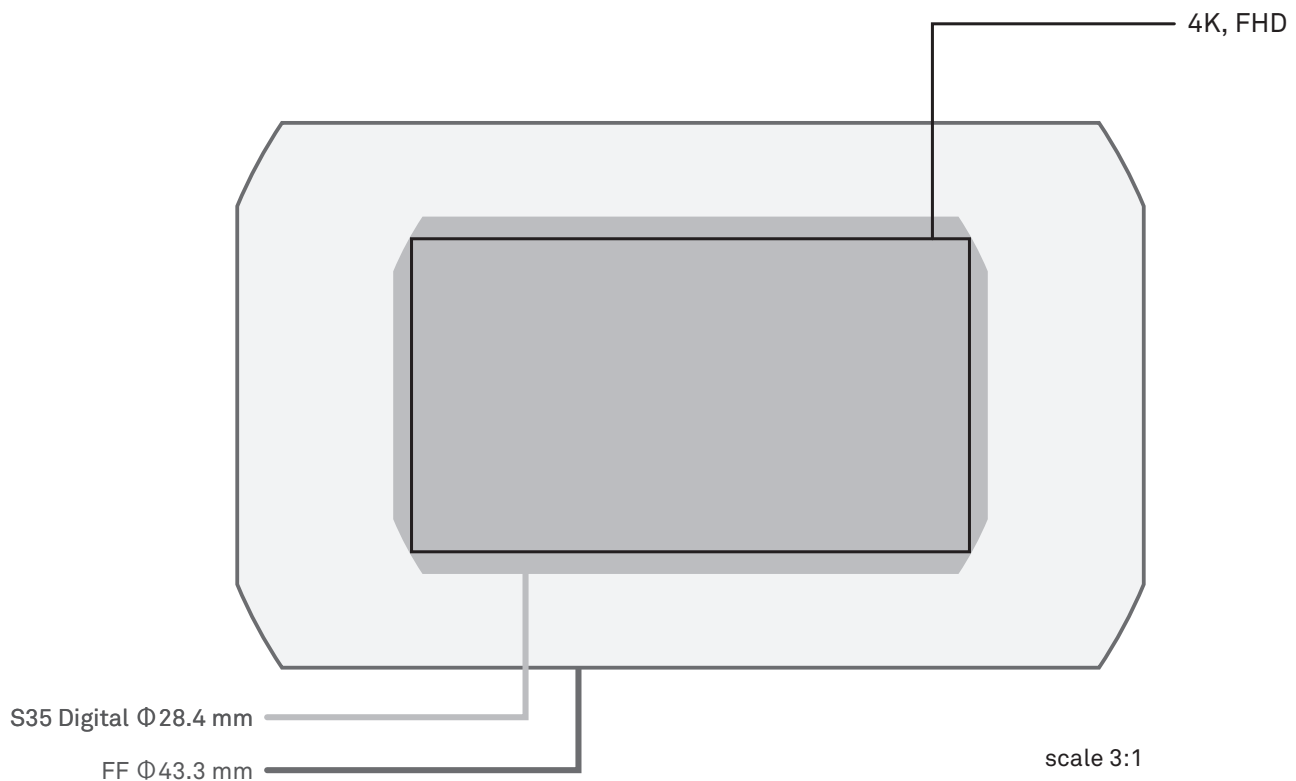

Image Coverage

SIGMA

SIGMA CINE LENS

Image coverage on Blackmagic Design cameras

Blackmagic Production Camera / URSA 4K					
Resolution	Dimensions (mm)			Image Coverage	
	Width	Height	Diagonal	S35 Digital Φ28.4 mm	FF Φ43.3 mm
4K	21.12	11.88	24.2	YES	YES

Image Coverage

SIGMA

SIGMA CINE LENS

Image coverage on Canon cameras

C300 Mark II / C300 / C100 Mark II / C100					
Resolution	Dimensions (mm)			Image Coverage	
	Width	Height	Diagonal	S35 Digital Φ28.4 mm	FF Φ43.3 mm
4K, FHD	24.6	13.8	28.2	YES	YES

Image Coverage

SIGMA

SIGMA CINE LENS

Image coverage on Panasonic cameras

VARICAM PURE / VARICAM 35 / VARICAM LT					
Mode	Dimensions (mm)			Image Coverage	
	Width	Height	Diagonal	S35 Digital Φ28.4 mm	FF Φ43.3 mm
4K / 2K	24.576	12.960	27.784	YES	YES
UHD / HD	23.040	12.960	26.435	YES	YES