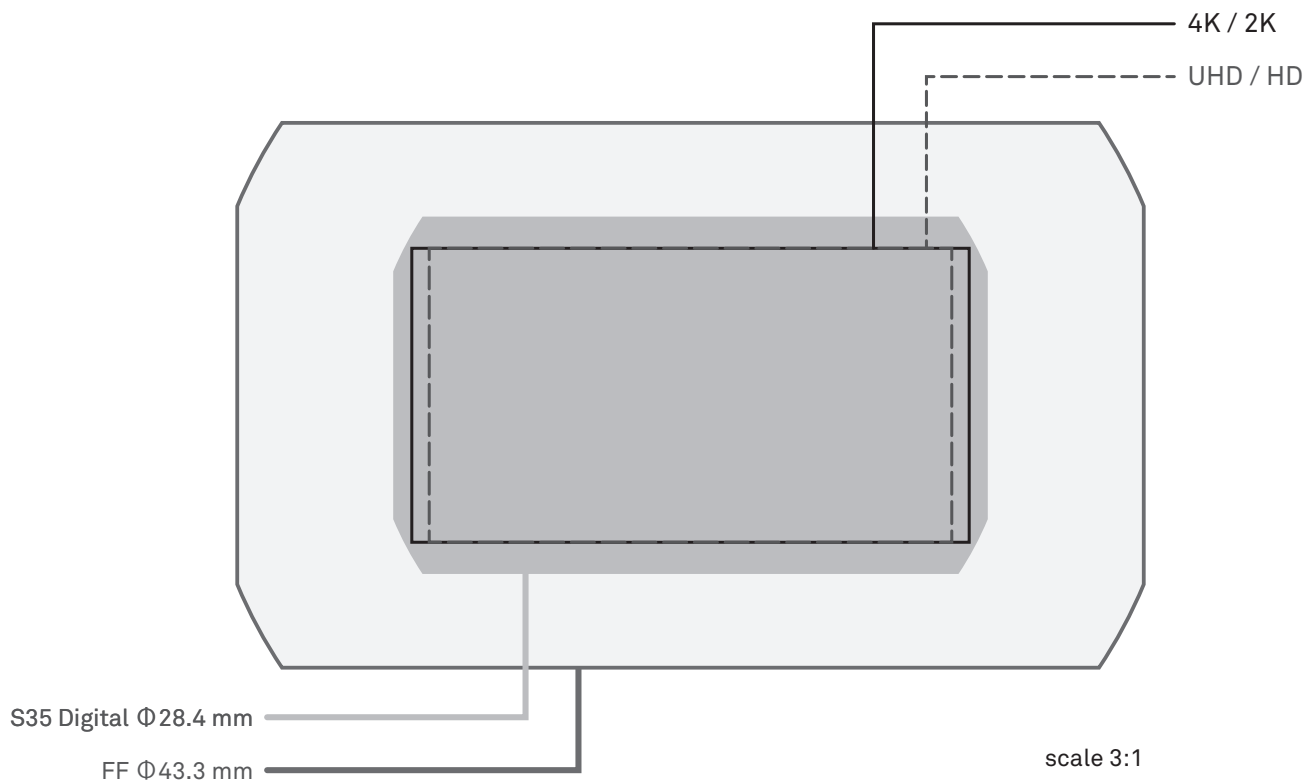

Image Coverage

SIGMA

SIGMA CINE LENS

Image coverage on Canon cameras

C300 Mark II / C300 / C100 Mark II / C100					
Resolution	Dimensions (mm)			Image Coverage	
	Width	Height	Diagonal	S35 Digital Φ28.4 mm	FF Φ43.3 mm
4K, FHD	24.6	13.8	28.2	YES	YES

Image Coverage

SIGMA

SIGMA CINE LENS

Image coverage on Panasonic cameras

VARICAM PURE / VARICAM 35 / VARICAM LT					
Mode	Dimensions (mm)			Image Coverage	
	Width	Height	Diagonal	S35 Digital Φ28.4 mm	FF Φ43.3 mm
4K / 2K	24.576	12.960	27.784	YES	YES
UHD / HD	23.040	12.960	26.435	YES	YES

Image Coverage

SIGMA

SIGMA CINE LENS

Image coverage on Vision Research Phantom cameras

Phantom Flex 4K					
Mode	Dimensions (mm)			Image Coverage	
	Width	Height	Diagonal	S35 Digital Φ28.4 mm	FF Φ43.3 mm
Full Res (4096×2304)	27.6	15.5	31.7	NO	YES
4K (4096×2160)	27.6	14.5	31.2	NO	YES
HD (1920×1080)	13.0	7.3	14.9	YES	YES

Image Coverage

SIGMA

SIGMA CINE LENS

Image coverage on RED cameras

WEAPON/EPIC-W 8K S35 HELIUM					
Resolution	Dimensions (mm)			Image Coverage	
	Width	Height	Diagonal	S35 Digital Φ28.4 mm	FF Φ43.3 mm
8K FF	29.90	15.77	33.80	NO	YES
8K 2:1	29.90	14.95	33.43	NO	YES
8K 2.4:1 (WS)	29.90	12.61	32.45	NO	YES
8K 16:9 (HD)	28.03	15.77	32.16	NO	YES