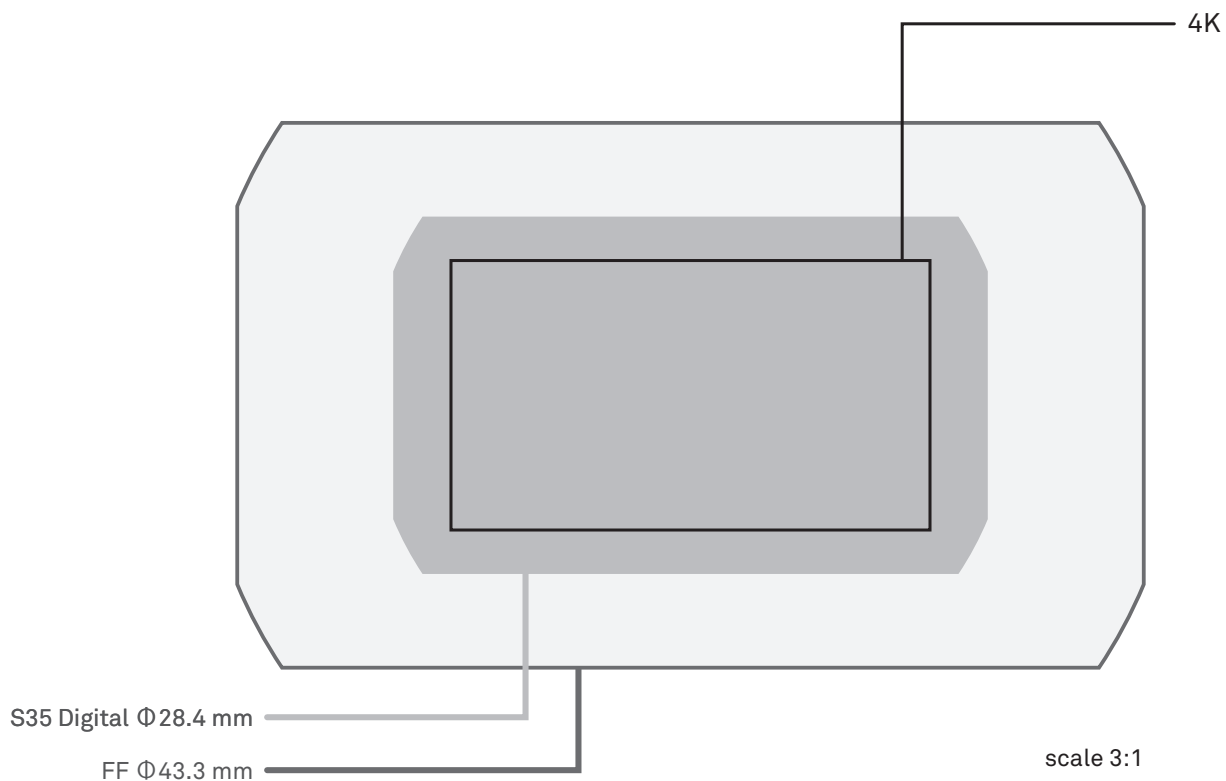

Image Coverage

SIGMA

SIGMA CINE LENS

Image coverage on Blackmagic Design cameras

URSA 4.6K / URSA Mini 4.6K / URSA Mini Pro 4.6K					
Resolution	Dimensions (mm)			Image Coverage	
	Width	Height	Diagonal	S35 Digital Φ28.4 mm	FF Φ43.3 mm
2K 16:9	11.26	6.34	12.92	YES	YES
2K DCI	11.26	5.94	12.73	YES	YES

Image Coverage

SIGMA

SIGMA CINE LENS

Image coverage on Blackmagic Design cameras

Blackmagic Production Camera / URSA 4K					
Resolution	Dimensions (mm)			Image Coverage	
	Width	Height	Diagonal	S35 Digital Φ28.4 mm	FF Φ43.3 mm
4K	21.12	11.88	24.2	YES	YES

Image Coverage

SIGMA

SIGMA CINE LENS

Image coverage on Canon cameras

C300 Mark II / C300 / C100 Mark II / C100					
Resolution	Dimensions (mm)			Image Coverage	
	Width	Height	Diagonal	S35 Digital Φ28.4 mm	FF Φ43.3 mm
4K, FHD	24.6	13.8	28.2	YES	YES

Image Coverage

SIGMA

SIGMA CINE LENS

Image coverage on Panasonic cameras

VARICAM PURE / VARICAM 35 / VARICAM LT					
Mode	Dimensions (mm)			Image Coverage	
	Width	Height	Diagonal	S35 Digital Φ28.4 mm	FF Φ43.3 mm
4K / 2K	24.576	12.960	27.784	YES	YES
UHD / HD	23.040	12.960	26.435	YES	YES