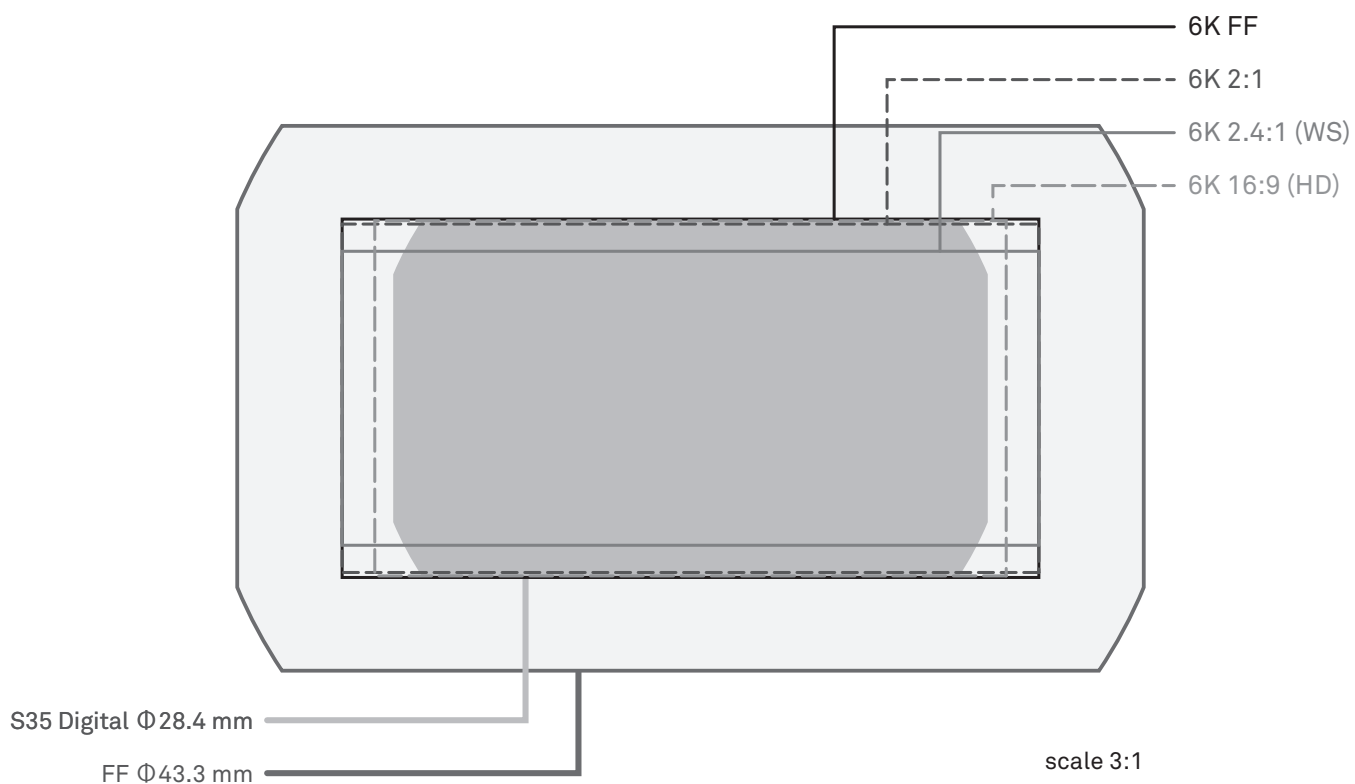

Image Coverage

SIGMA

SIGMA CINE LENS

Image coverage on RED cameras

WEAPON/EPIC-W 8K S35 HELIUM					
Resolution	Dimensions (mm)			Image Coverage	
	Width	Height	Diagonal	S35 Digital Φ28.4 mm	FF Φ43.3 mm
4K FF	14.95	7.88	16.90	YES	YES
4K 2:1	14.95	7.48	16.72	YES	YES
4K 2.4:1 (WS)	14.95	6.31	16.23	YES	YES
4K 16:9 (HD)	14.02	7.88	16.08	YES	YES

Image Coverage

SIGMA

SIGMA CINE LENS

Image coverage on RED cameras

WEAPON DRAGON 8K VV					
Resolution	Dimensions (mm)			Image Coverage	
	Width	Height	Diagonal	S35 Digital Φ28.4 mm	FF Φ43.3 mm
8K FF	40.96	21.60	46.31	NO	NO
8K 2:1	40.96	20.48	45.79	NO	NO
8K 2.4:1 (WS)	40.96	17.27	44.45	NO	NO
8K 16:9 (HD)	38.38	21.60	44.04	NO	NO

SIGMA

SIGMA CINE LENS

Image coverage on RED cameras

WEAPON DRAGON / EPIC DRAGON / SCARLET DRAGON					
Resolution	Dimensions (mm)			Image Coverage	
	Width	Height	Diagonal	S35 Digital Φ28.4 mm	FF Φ43.3 mm
6K FF	30.72	15.8	34.55	NO	YES
6K 2:1	30.72	15.36	34.35	NO	YES
6K 2.4:1 (WS)	30.72	12.96	33.34	NO	YES
6K 16:9 (HD)	27.84	15.66	31.94	NO	YES

Image Coverage

SIGMA

SIGMA CINE LENS

Image coverage on RED cameras

WEAPON DRAGON / SCARLET-W DRAGON / EPIC DRAGON / SCARLET DRAGON					
Resolution	Dimensions (mm)			Image Coverage	
	Width	Height	Diagonal	S35 Digital Φ28.4 mm	FF Φ43.3 mm
5K FF	25.6	13.5	28.94	NO	YES
5K 2:1	25.6	12.8	28.62	NO	YES
5K 2.4:1 (WS)	25.6	10.8	27.78	YES	YES
5K 16:9 (HD)	24	13.5	27.54	YES	YES