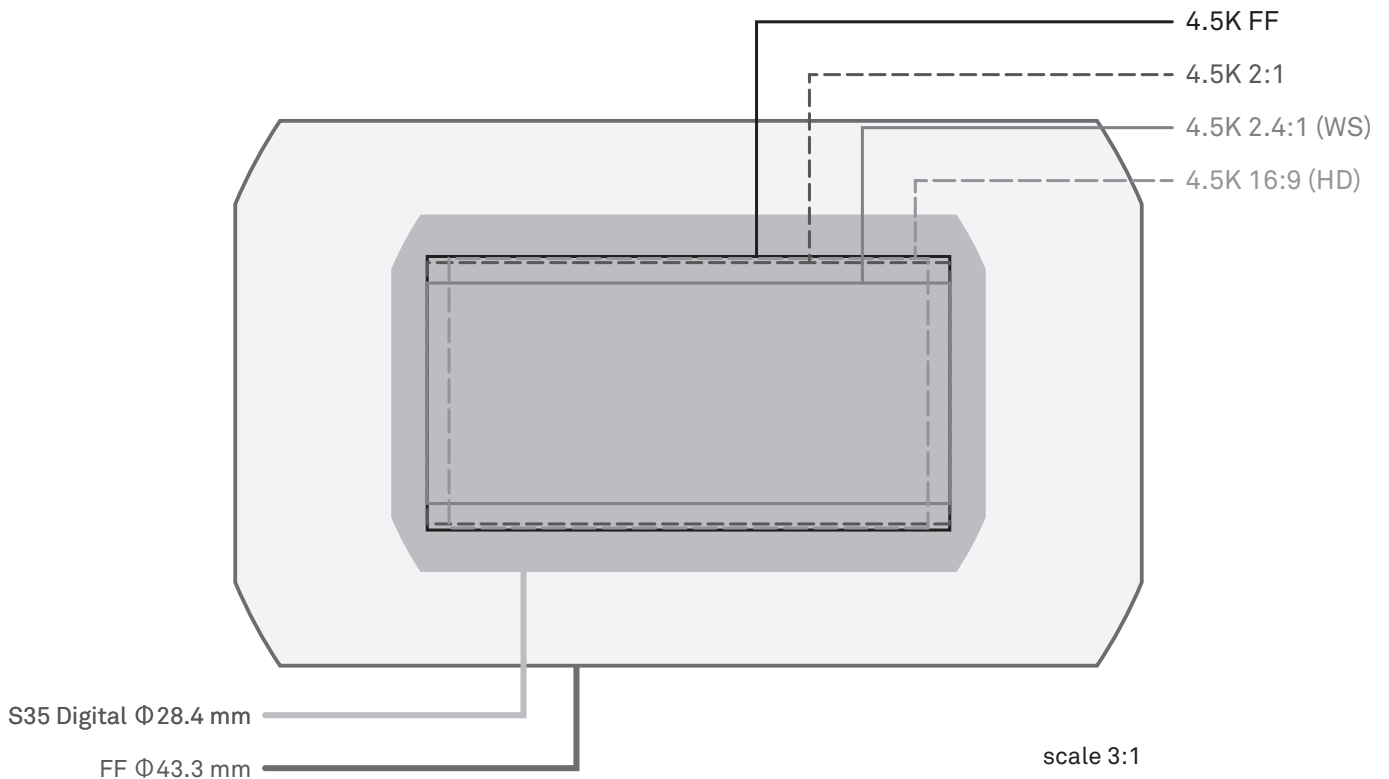

Image Coverage

SIGMA

SIGMA CINE LENS

Image coverage on RED cameras

WEAPON DRAGON / SCARLET-W DRAGON / EPIC DRAGON / SCARLET DRAGON					
Resolution	Dimensions (mm)			Image Coverage	
	Width	Height	Diagonal	S35 Digital Φ28.4 mm	FF Φ43.3 mm
5K FF	25.6	13.5	28.94	NO	YES
5K 2:1	25.6	12.8	28.62	NO	YES
5K 2.4:1 (WS)	25.6	10.8	27.78	YES	YES
5K 16:9 (HD)	24	13.5	27.54	YES	YES

Image Coverage

SIGMA

SIGMA CINE LENS

Image coverage on RED cameras

WEAPON DRAGON / SCARLET-W DRAGON / EPIC DRAGON / SCARLET DRAGON					
Resolution	Dimensions (mm)			Image Coverage	
	Width	Height	Diagonal	S35 Digital Φ28.4 mm	FF Φ43.3 mm
4.5K FF	23.04	12.06	26.01	YES	YES
4.5K 2:1	23.04	11.52	25.76	YES	YES
4.5K 2.4:1 (WS)	23.04	9.72	25.01	YES	YES
4.5K 16:9 (HD)	21.12	11.88	24.23	YES	YES

Image Coverage

SIGMA

SIGMA CINE LENS

Image coverage on RED cameras

RAVEN DRAGON					
Resolution	Dimensions (mm)			Image Coverage	
	Width	Height	Diagonal	S35 Digital Φ28.4 mm	FF Φ43.3 mm
4.5K 2.1:1	23.04	10.8	25.45	YES	YES
4.5K 2.4:1 (WS)	23.04	9.72	25.01	YES	YES