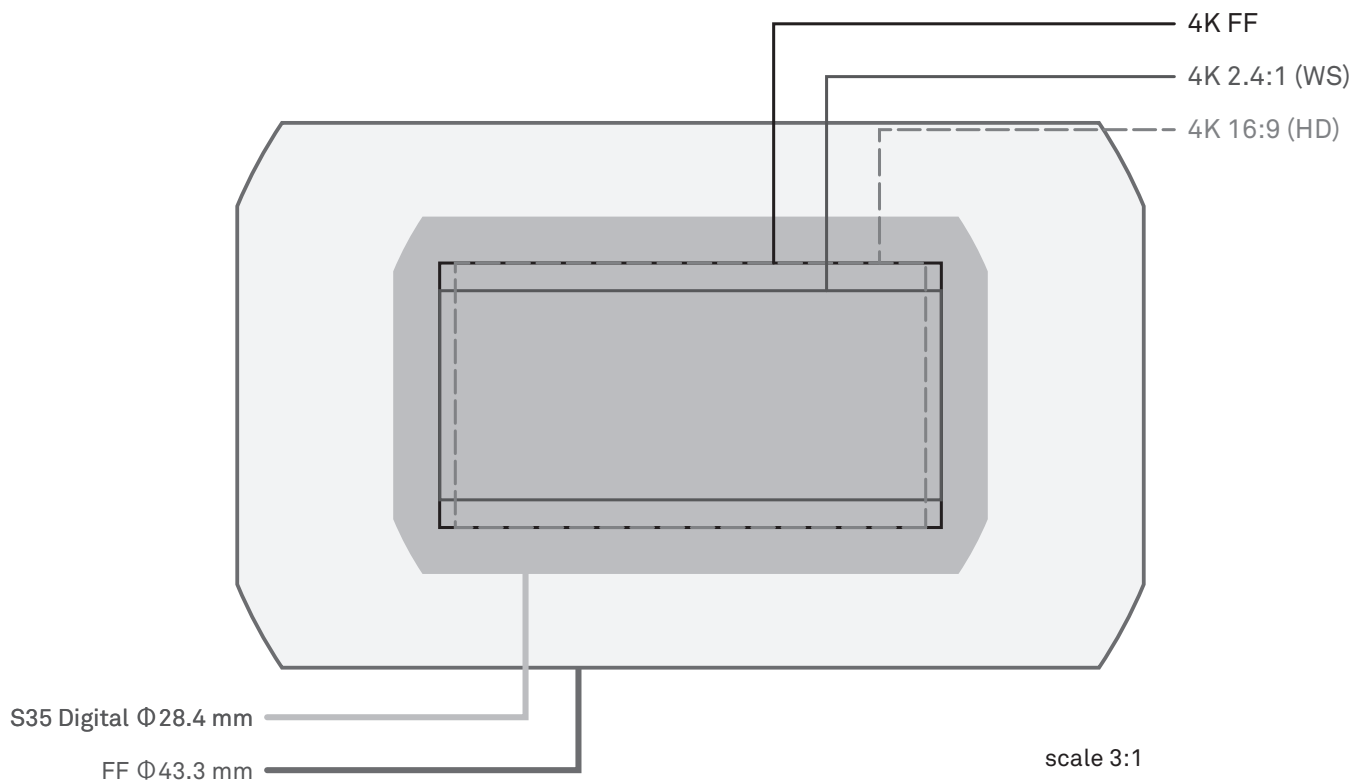

Image Coverage

SIGMA

SIGMA CINE LENS

Image coverage on RED cameras

EPIC MYSTERIUM-X / SCARLET MYSTERIUM-X					
Resolution	Dimensions (mm)			Image Coverage	
	Width	Height	Diagonal	S35 Digital Φ28.4 mm	FF Φ43.3 mm
5K FF	27.65	14.58	31.26	NO	YES
5K 2:1	27.65	13.82	30.91	NO	YES
5K 2.4:1 (WS)	27.65	11.66	30.01	NO	YES
5K 16:9 (HD)	25.92	14.58	29.74	NO	YES

Image Coverage

SIGMA

SIGMA CINE LENS

Image coverage on RED cameras

EPIC MYSTERIUM-X / SCARLET MYSTERIUM-X					
Resolution	Dimensions (mm)			Image Coverage	
	Width	Height	Diagonal	S35 Digital Φ28.4 mm	FF Φ43.3 mm
4K FF	22.12	11.66	25.01	YES	YES
4K 2.4:1 (WS)	22.12	9.22	23.96	YES	YES
4K 16:9 (HD)	20.74	11.66	23.79	YES	YES

Image Coverage

SIGMA

SIGMA CINE LENS

Image coverage on SONY cameras

VENICE					
Resolution	Dimensions (mm)			Image Coverage	
	Width	Height	Diagonal	S35 Digital Φ28.4 mm	FF Φ43.3 mm
6K 3:2	35.9	24.0	43.2	NO	YES
6K 2.39:1	35.9	15.0	38.9	NO	YES
6K 1.85:1	35.9	19.4	40.8	NO	YES
6K 17:9	35.9	18.9	40.6	NO	YES
5.7K 16:9	33.7	18.9	38.6	NO	YES

Image Coverage

SIGMA

SIGMA CINE LENS

Image coverage on SONY cameras

VENICE					
Resolution	Dimensions (mm)			Image Coverage	
	Width	Height	Diagonal	S35 Digital Φ28.4 mm	FF Φ43.3 mm
4K 17:9	24.3	12.8	27.5	YES	YES
3.8K 16:9	22.8	12.8	26.1	YES	YES