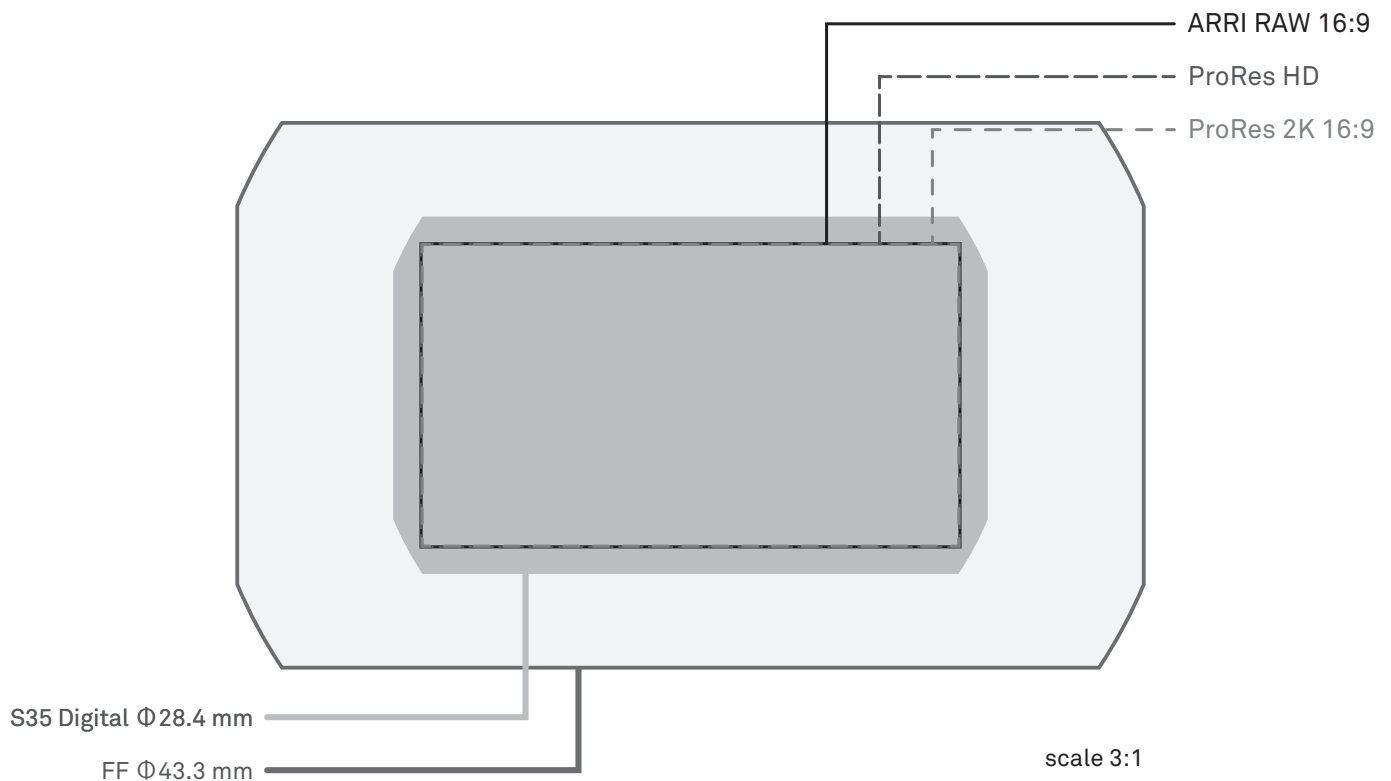

SIGMA

SIGMA CINE LENS

Image coverage on ARRI cameras

ALEXA Mini / AMIRA					
Mode	Dimensions (mm)			Image Coverage	
	Width	Height	Diagonal	S35 Digital Φ28.4 mm	FF Φ43.3 mm
ARRI RAW 16:9	23.76	13.365	27.261	YES	YES
ProRes HD	23.76	13.365	27.261	YES	YES
ProRes 2K 16:9	23.661	13.299	27.142	YES	YES

Image Coverage

SIGMA

SIGMA CINE LENS

Image coverage on Blackmagic Design cameras

URSA 4.6K / URSA Mini 4.6K / URSA Mini Pro 4.6K					
Resolution	Dimensions (mm)			Image Coverage	
	Width	Height	Diagonal	S35 Digital Φ28.4 mm	FF Φ43.3 mm
4.6K	25.34	14.25	29.1	NO	YES
4.6K 2.4:1	25.34	10.56	27.46	YES	YES

Image Coverage

SIGMA

SIGMA CINE LENS

Image coverage on Blackmagic Design cameras

URSA 4.6K / URSA Mini 4.6K / URSA Mini Pro 4.6K					
Resolution	Dimensions (mm)			Image Coverage	
	Width	Height	Diagonal	S35 Digital Φ28.4 mm	FF Φ43.3 mm
4K 16:9	22.53	12.67	25.85	YES	YES
4K DCI	22.53	11.88	25.47	YES	YES