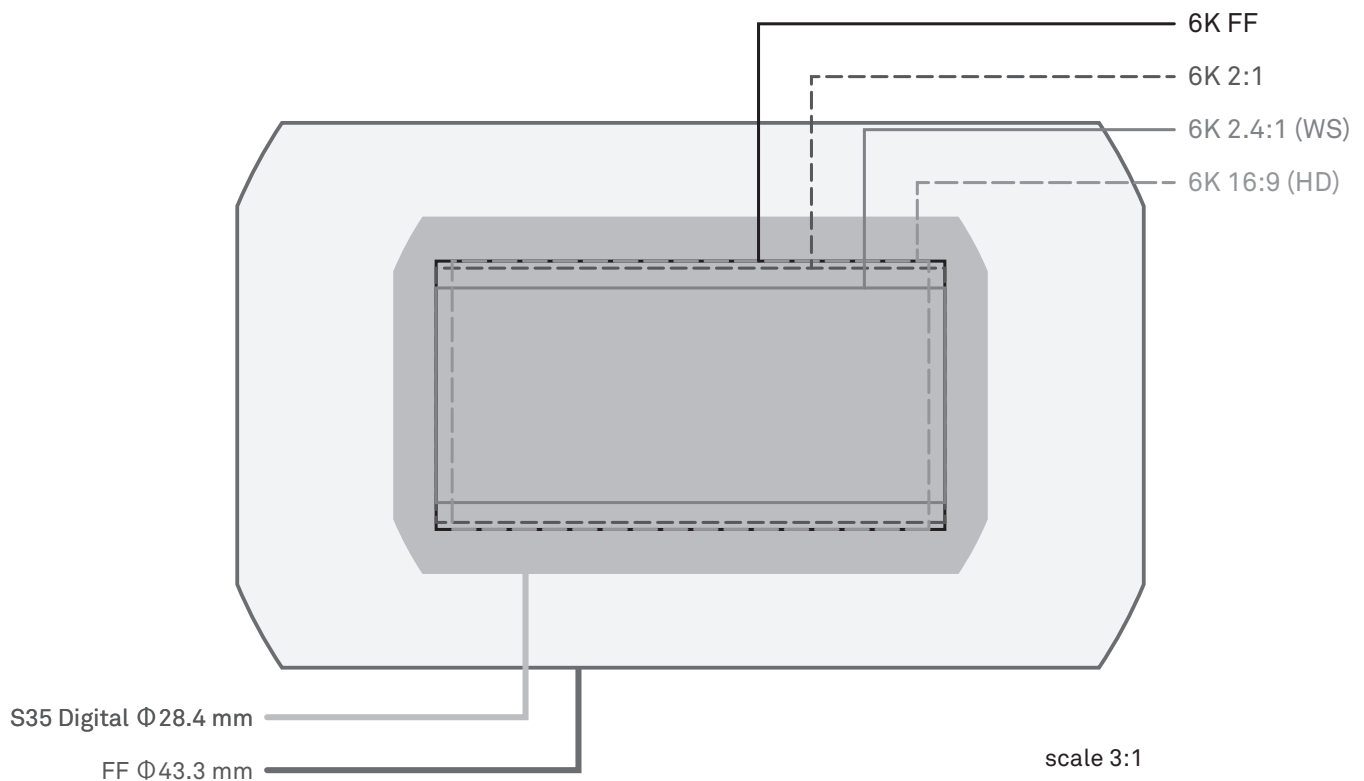

Image Coverage

SIGMA

SIGMA CINE LENS

Image coverage on RED cameras

WEAPON/EPIC-W 8K S35 HELIUM					
Resolution	Dimensions (mm)			Image Coverage	
	Width	Height	Diagonal	S35 Digital Φ28.4 mm	FF Φ43.3 mm
8K FF	29.90	15.77	33.80	NO	YES
8K 2:1	29.90	14.95	33.43	NO	YES
8K 2.4:1 (WS)	29.90	12.61	32.45	NO	YES
8K 16:9 (HD)	28.03	15.77	32.16	NO	YES

Image Coverage

SIGMA

SIGMA CINE LENS

Image coverage on RED cameras

WEAPON/EPIC-W 8K S35 HELIUM					
Resolution	Dimensions (mm)			Image Coverage	
	Width	Height	Diagonal	S35 Digital Φ28.4 mm	FF Φ43.3 mm
6K FF	22.43	11.83	25.35	YES	YES
6K 2:1	22.43	11.21	25.07	YES	YES
6K 2.4:1 (WS)	22.43	9.46	24.34	YES	YES
6K 16:9 (HD)	21.02	11.83	24.12	YES	YES

Image Coverage

SIGMA

SIGMA CINE LENS

Image coverage on RED cameras

WEAPON/EPIC-W 8K S35 HELIUM					
Resolution	Dimensions (mm)			Image Coverage	
	Width	Height	Diagonal	S35 Digital Φ28.4 mm	FF Φ43.3 mm
4K FF	14.95	7.88	16.90	YES	YES
4K 2:1	14.95	7.48	16.72	YES	YES
4K 2.4:1 (WS)	14.95	6.31	16.23	YES	YES
4K 16:9 (HD)	14.02	7.88	16.08	YES	YES