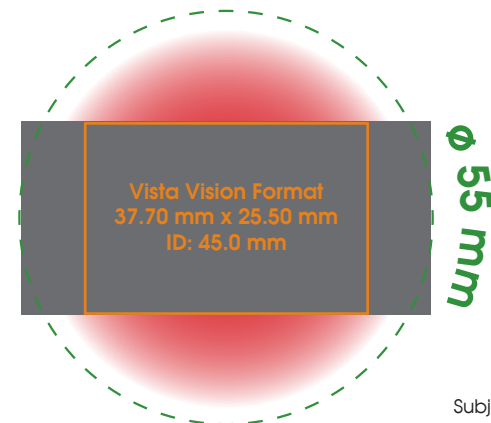

RAPTOR - IMAGE DIAMETER COMPARISON

The RAPTOR lenses cover (ϕ 50 mm) with a PL Mount and (ϕ 55 mm) with an XPL Mount.

ϕ 50mm

ANSI S35 Silent

24.89 mm x 18.66 mm
ID: 31.10 mm

RED DRAGON 6K FF

30.70 mm x 15.80 mm
ID: 34.53 mm

Sony VENICE

36 mm x 24 mm
ID: 43.27 mm

ARRI ALEXA LF

36.7 mm x 25.54 mm
ID: 44.71 mm

RED MONSTRO 8K VV / WEAPON 8K Panavision Millennium DXL2

40.96 mm x 21.60 mm
ID: 46.31 mm

ARRI ALEXA 65

54.12 mm x 25.59 mm
ID: 59.87 mm

ϕ 55 mm