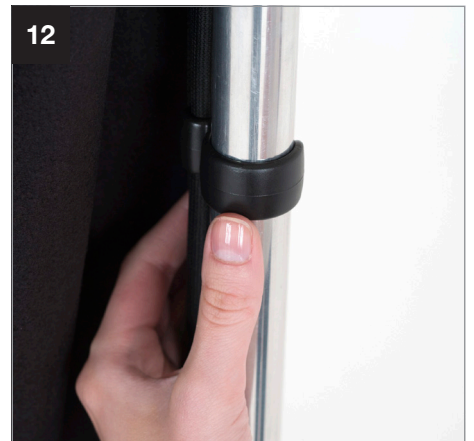

Setting up the Panoramic Background

LL B5000060

During 2021 all Lastolite By Manfrotto products were rebranded to Manfrotto. The illustrations within these instructions may feature both Lastolite by Manfrotto and Manfrotto branded products. Depending on the timing of your purchase and retailers stock availability, you may have received/will receive either a Lastolite By Manfrotto or Manfrotto branded version. Please be assured the product is exactly the same, just branded differently.