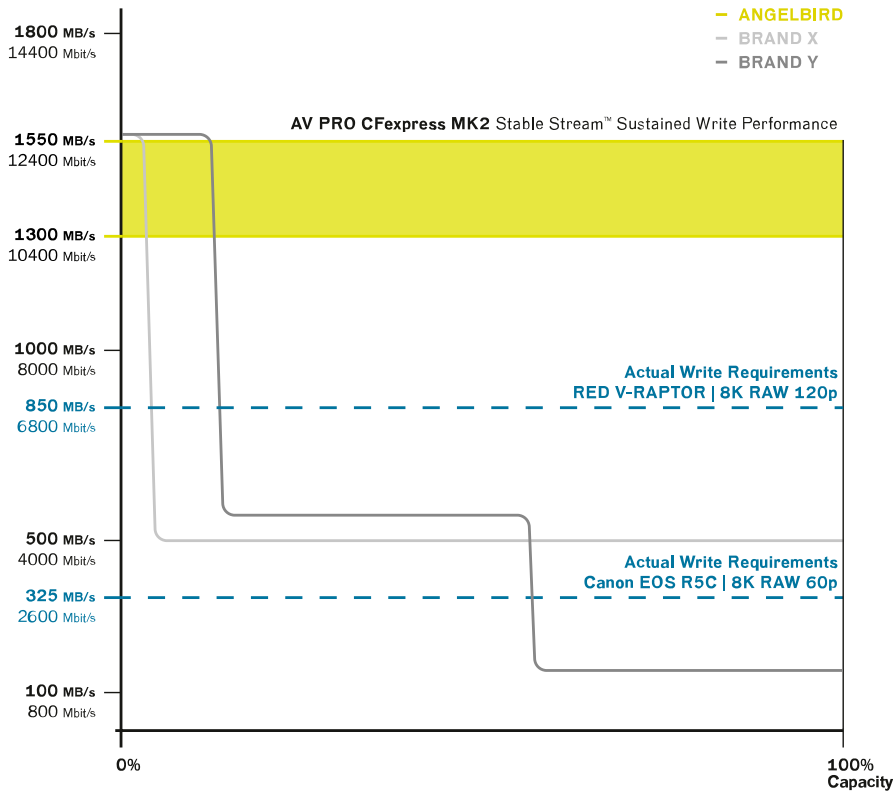

Adaptive Power Management
Improved Run Time of the Camera's Battery

Host Power Loss Protection

Free Engraving Option

Data Recovery Service¹
on Hard- and Software Level

C
F
e
X
p
r
e
s
s

M
K
2

MEMORY CARDS

SPECIFICATIONS | ORDERING