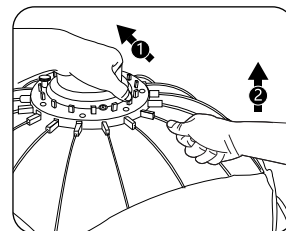

Light Dome II unlock

*Caution: When using color gels with powerful LED lights, such as the Aputure C300D, the heat will cause the filter gels to distort or burnt after a period of time. You are advised to change new sheets of color filters once every 3 hours during constant usage; You are recommended to use ROSCO or LEE for better results.

Specifications

Item	Dimension	Net Weight
Softbox unfolded	Φ890x65mm (35x25.6")	2.55 kg (5.59 lb)
Outside Diffuser	Φ 885 mm (34.8")	
Inside Diffuser	Φ 235 mm (9.3")	
Eggcrate	Φ 885 mm (34.8")	
Gel holder	Φ185x65 mm (7.3x2.6")	

折页方式：

为折线(不印刷)

折页成型 (英文在正面) :

Aputure® 深圳市爱图仕影像器材有限公司			
设计项目	122 柔光箱说明书	图号	AP-122-PIB-01
尺寸(mm)	270*140mm 折页尺寸: 90*140mm	版本	V1.0
材质工艺	70g 书纸, 正反两面印刷	设计师	Disk
备注	料号: S12200050001	日期	20180810