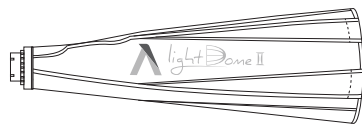

light Dome II

Product Manual

English

Thank you for purchasing aputure Light Dome II.

Aputure's Light Dome II is for the light storm C120, 300D and other LED light which with Industrial mount.

Material list

Softbox