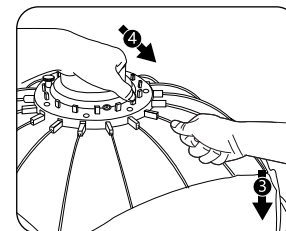

Light Dome II unlock

*Caution: When using color gels with powerful LED lights, such as the Aputure C300D, the heat will cause the filter gels to distort or burnt after a period of time. You are advised to change new sheets of color filters once every 3 hours during constant usage; You are recommended to use ROSCO or LEE for better results.

Specifications

Item	Dimension	Net Weight
Softbox unfolded	Φ890x65mm (35x25.6")	2.55 kg (5.59 lb)
Outside Diffuser	Φ 885 mm (34.8")	
Inside Diffuser	Φ 235 mm (9.3")	
Eggcrate	Φ 885 mm (34.8")	
Gel holder	Φ185x65 mm (7.3x2.6")	

折页方式：

为折线(不印刷)

折页成型 (英文在正面) :

Aputure® 深圳市爱图仕影像器材有限公司			
设计项目	122 柔光箱说明书	图号	AP-122-PIB-01
尺寸(mm)	270*140mm 折页尺寸: 90*140mm	版本	V1.0
材质工艺	70g 书纸, 正反两面印刷	设计师	Disk
备注	料号: S12200050001	日期	20180810