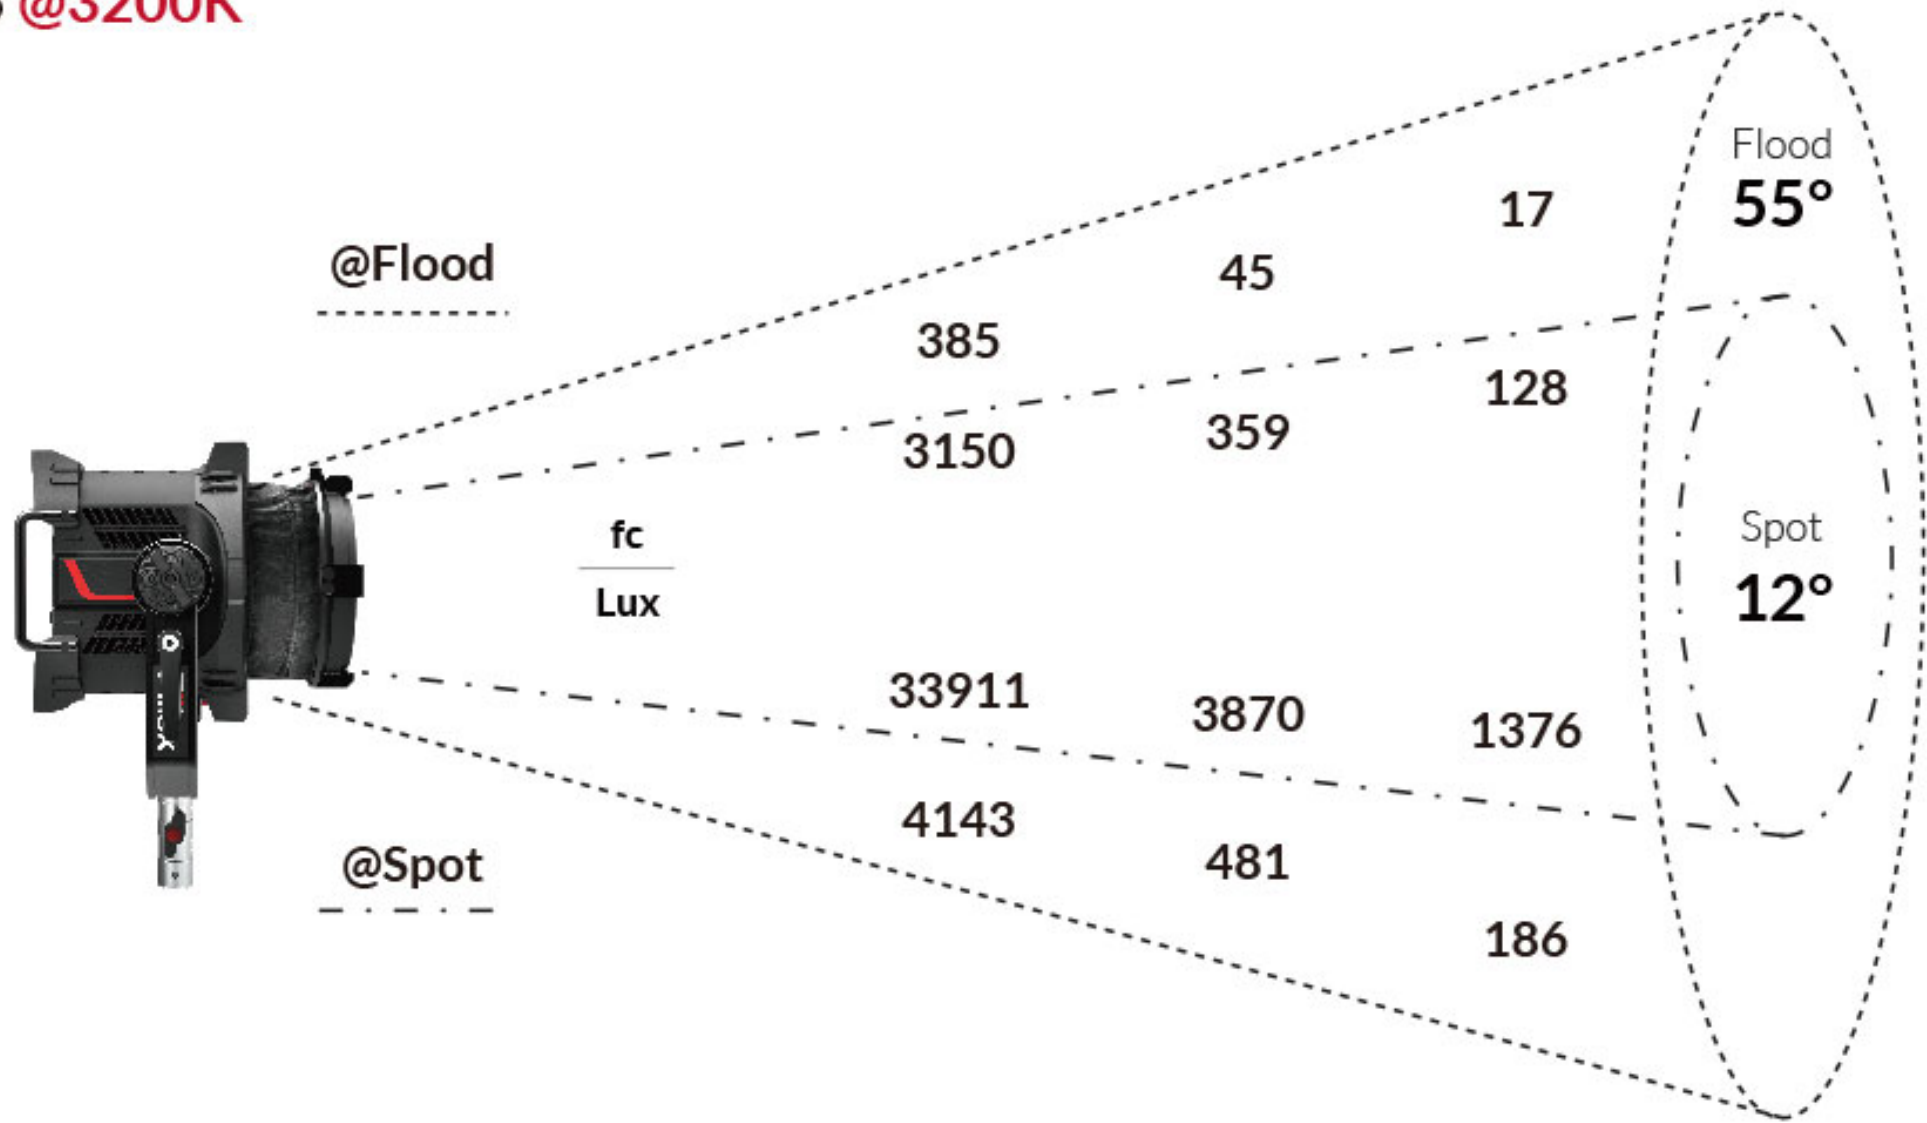

Distance

1.0 m
[3.3 ft]

3.0 m
[9.8 ft]

5.0 m
[16.4 ft]

Q5 @3200K

@Flood

Flood
55°

fc
Lux

Spot
12°

@Spot