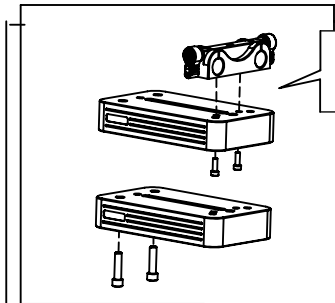

microBalance Starter Kit comes with both the eyeSpy Balance bundle and the eyeSpy Deluxe Bundle

NOTE: Hoodman Loupe sold separately