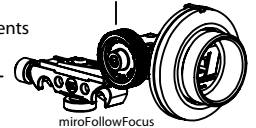

microFinder Bracket

eyeSPY DELUXE Bundle Components

microFollowFocus