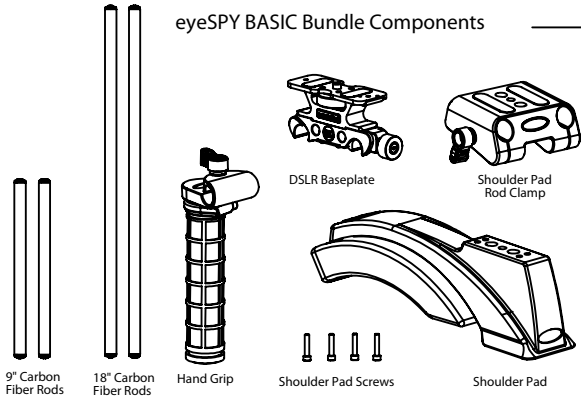

eyeSPY BASIC Bundle Components

eyeSpy Bundles come with your choice of the Straight or Riser microLink4

eyeSPY BALANCE Bundle Components

The Balance Bundle comes with all components in the Basic Bundle and the microBalance Starter Kit + an additional Weight

eyeSPY DELUXE Bundle Components