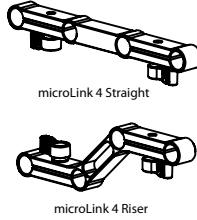

eyeSPY BASIC Bundle Components

eyeSpy Bundles come with your choice of the Straight or Riser microLink4

eyeSPY BALANCE Bundle Components

The Balance Bundle comes with all components in the Basic Bundle and the microBalance Starter Kit + an additional Weight

eyeSPY DELUXE Bundle Components

microBalance Starter Kit comes with both the eyeSpy Balance bundle and the eyeSpy Deluxe Bundle

NOTE: Hoodman Loupe sold separately

microFollowFocus Indie Bundle comes exclusively with the eyeSpy Deluxe Bundle