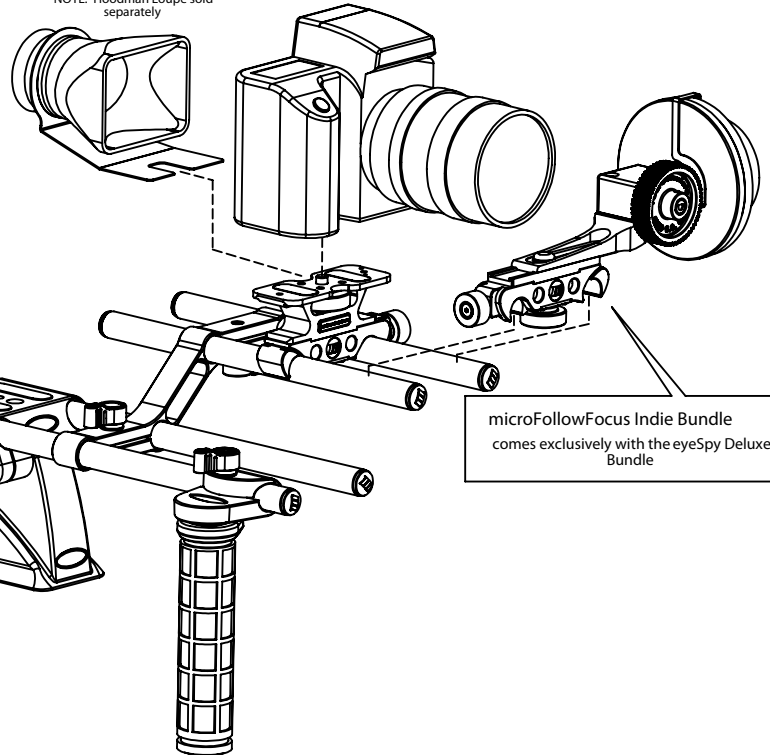

microFollowFocus Indie Bundle comes exclusively with the eyeSpy Deluxe Bundle