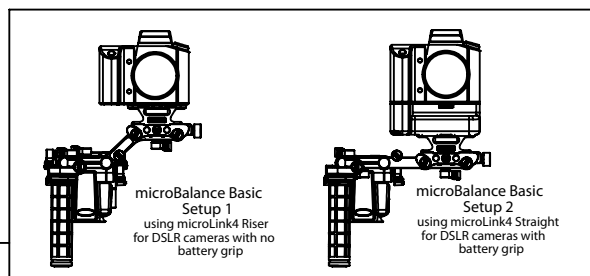

microBalance Basic Setup 1 using microLink4 Riser for DSLR cameras with no battery grip

microBalance Basic Setup 2 using microLink4 Straight for DSLR cameras with battery grip