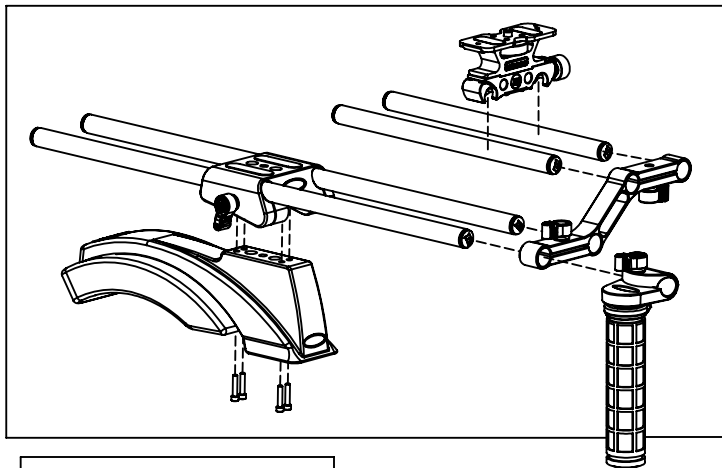

COMPLETE BASIC eyeSPY BUNDLE ASSEMBLY