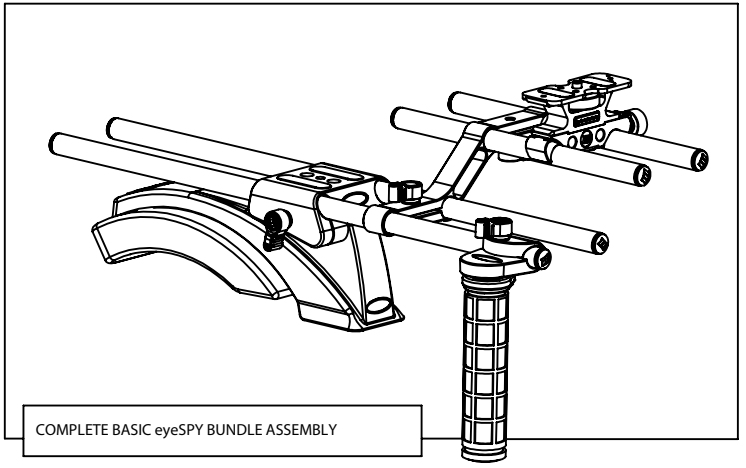

COMPLETE BASIC eyeSPY BUNDLE ASSEMBLY