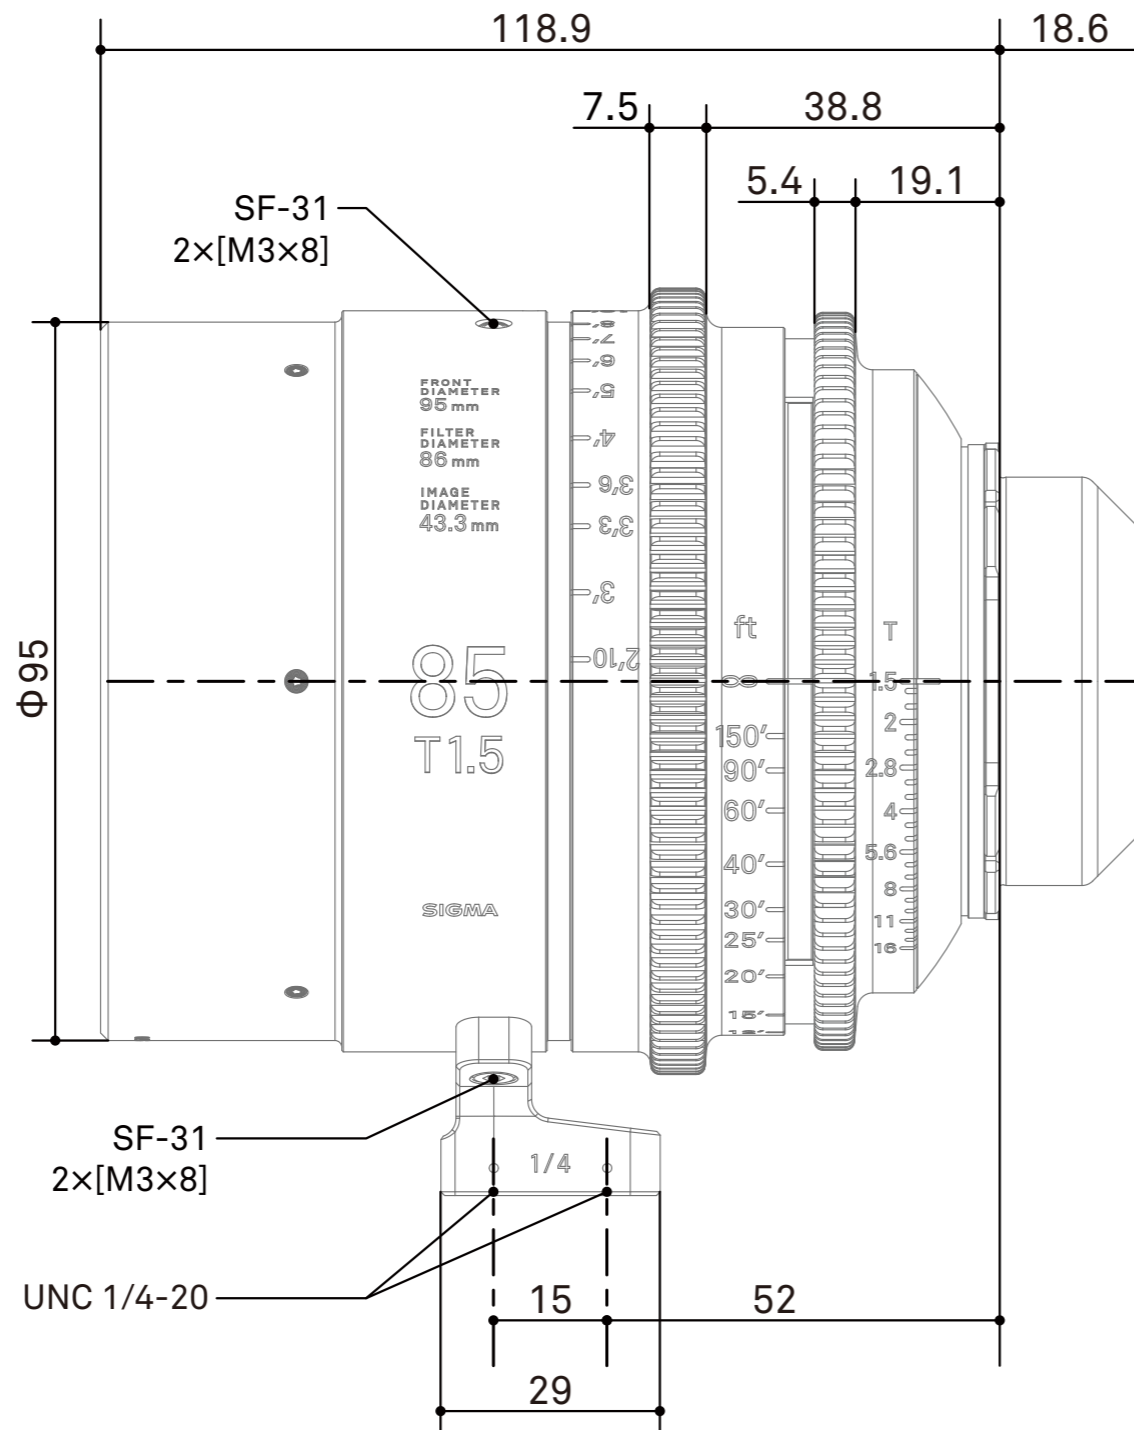

SIGMA

SIGMA 85mm T1.5 FF Dimensions EF Mount

Spur gear specifications

	Focus drive gear	Iris drive gear
Number of teeth	128	120
Module	0.8	0.8
P.C.D	102.4mm	96mm
Angular rotation	180°	60°

/mm
scale 1:1

SIGMA

SIGMA 85mm T1.5 FF Dimensions E Mount

Spur gear specifications

	Focus drive gear	Iris drive gear
Number of teeth	128	120
Module	0.8	0.8
P.C.D	102.4mm	96mm
Angular rotation	180°	60°

/mm
scale 1:1

SIGMA

SIGMA 85mm T1.5 FF Dimensions PL Mount

Spur gear specifications

	Focus drive gear	Iris drive gear
Number of teeth	128	120
Module	0.8	0.8
P.C.D	102.4mm	96mm
Angular rotation	180°	60°

/mm
scale 1:1