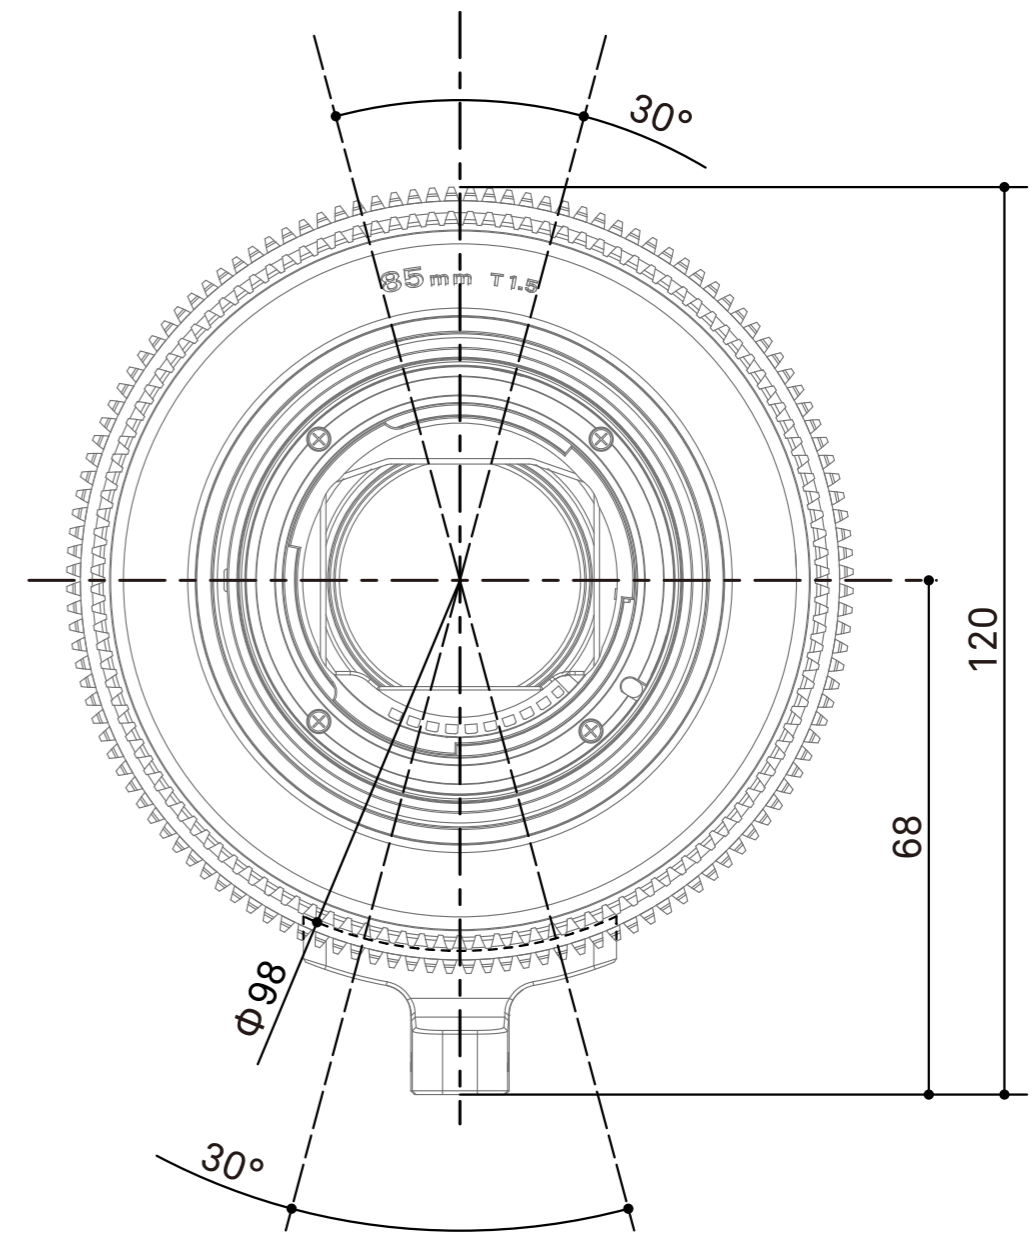

SIGMA

SIGMA 85mm T1.5 FF Dimensions EF Mount

Spur gear specifications

	Focus drive gear	Iris drive gear
Number of teeth	128	120
Module	0.8	0.8
P.C.D	102.4mm	96mm
Angular rotation	180°	60°

/mm
scale 1:1

SIGMA

SIGMA 85mm T1.5 FF Dimensions E Mount

Spur gear specifications

	Focus drive gear	Iris drive gear
Number of teeth	128	120
Module	0.8	0.8
P.C.D	102.4mm	96mm
Angular rotation	180°	60°

/mm
scale 1:1

SIGMA

SIGMA 85mm T1.5 FF Dimensions PL Mount

Spur gear specifications

	Focus drive gear	Iris drive gear
Number of teeth	128	120
Module	0.8	0.8
P.C.D	102.4mm	96mm
Angular rotation	180°	60°

/mm
scale 1:1