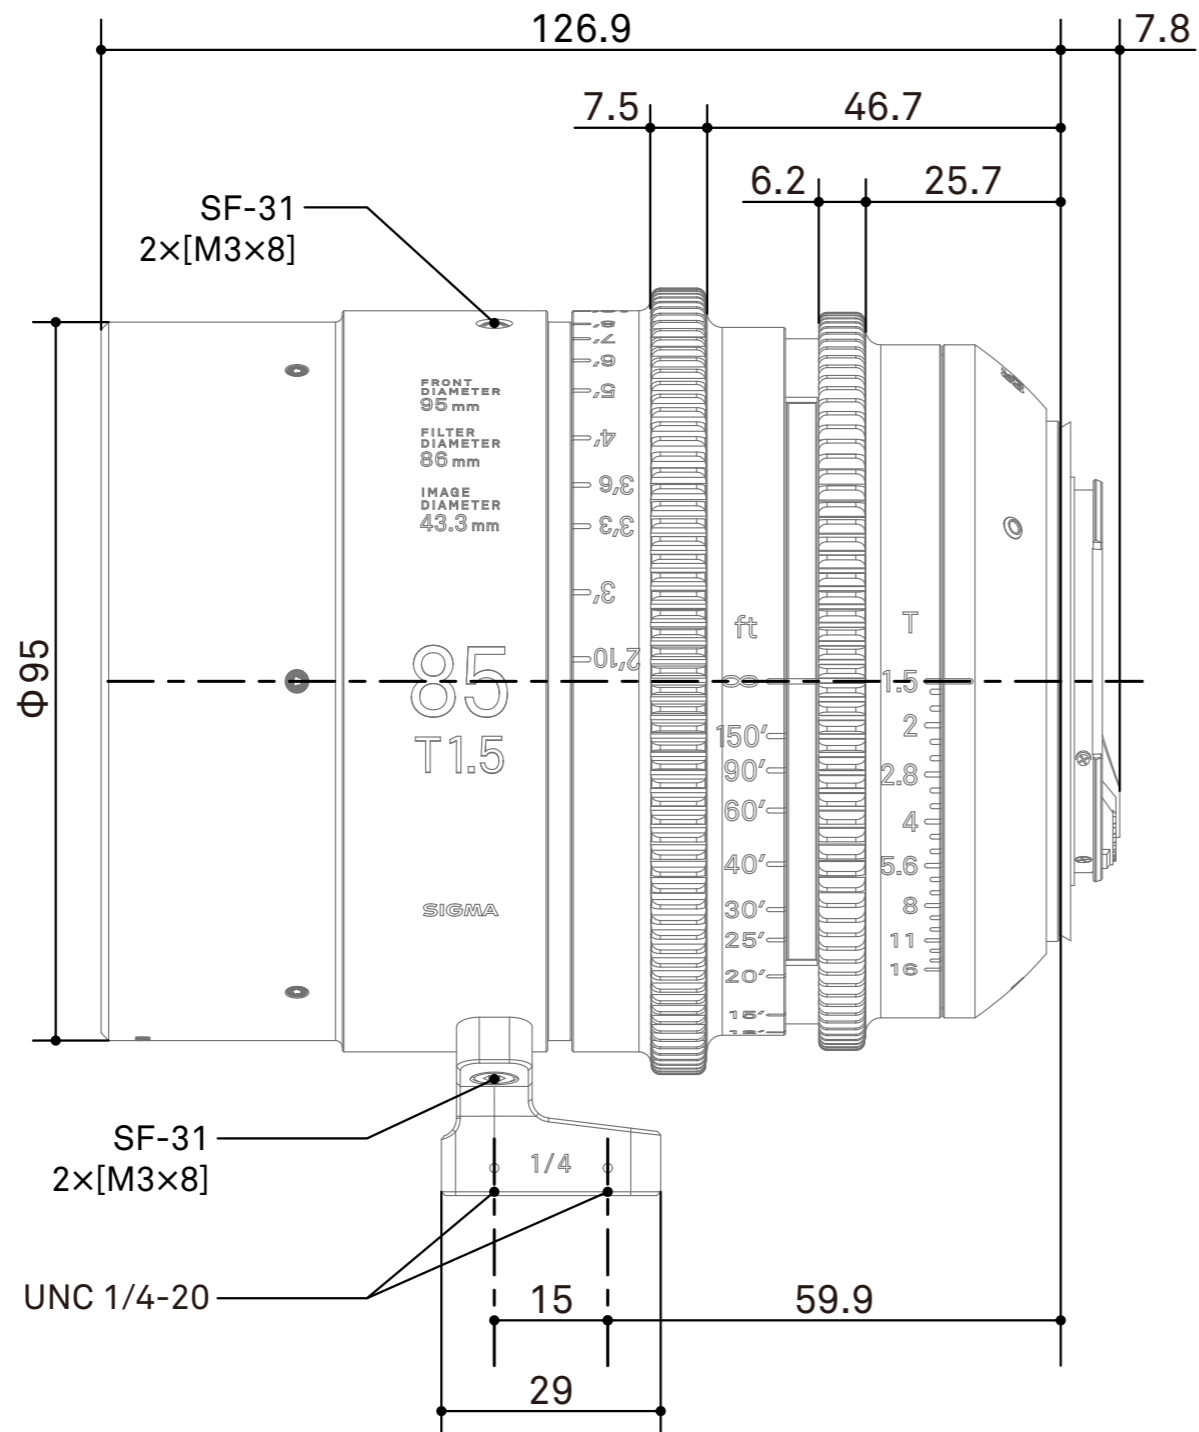

SIGMA

SIGMA 85mm T1.5 FF Dimensions EF Mount

Spur gear specifications

	Focus drive gear	Iris drive gear
Number of teeth	128	120
Module	0.8	0.8
P.C.D	102.4mm	96mm
Angular rotation	180°	60°

/mm
scale 1:1

SIGMA

SIGMA 85mm T1.5 FF Dimensions E Mount

Spur gear specifications

	Focus drive gear	Iris drive gear
Number of teeth	128	120
Module	0.8	0.8
P.C.D	102.4mm	96mm
Angular rotation	180°	60°

/mm
scale 1:1

SIGMA

SIGMA 85mm T1.5 FF Dimensions PL Mount

Spur gear specifications

	Focus drive gear	Iris drive gear
Number of teeth	128	120
Module	0.8	0.8
P.C.D	102.4mm	96mm
Angular rotation	180°	60°

/mm
scale 1:1