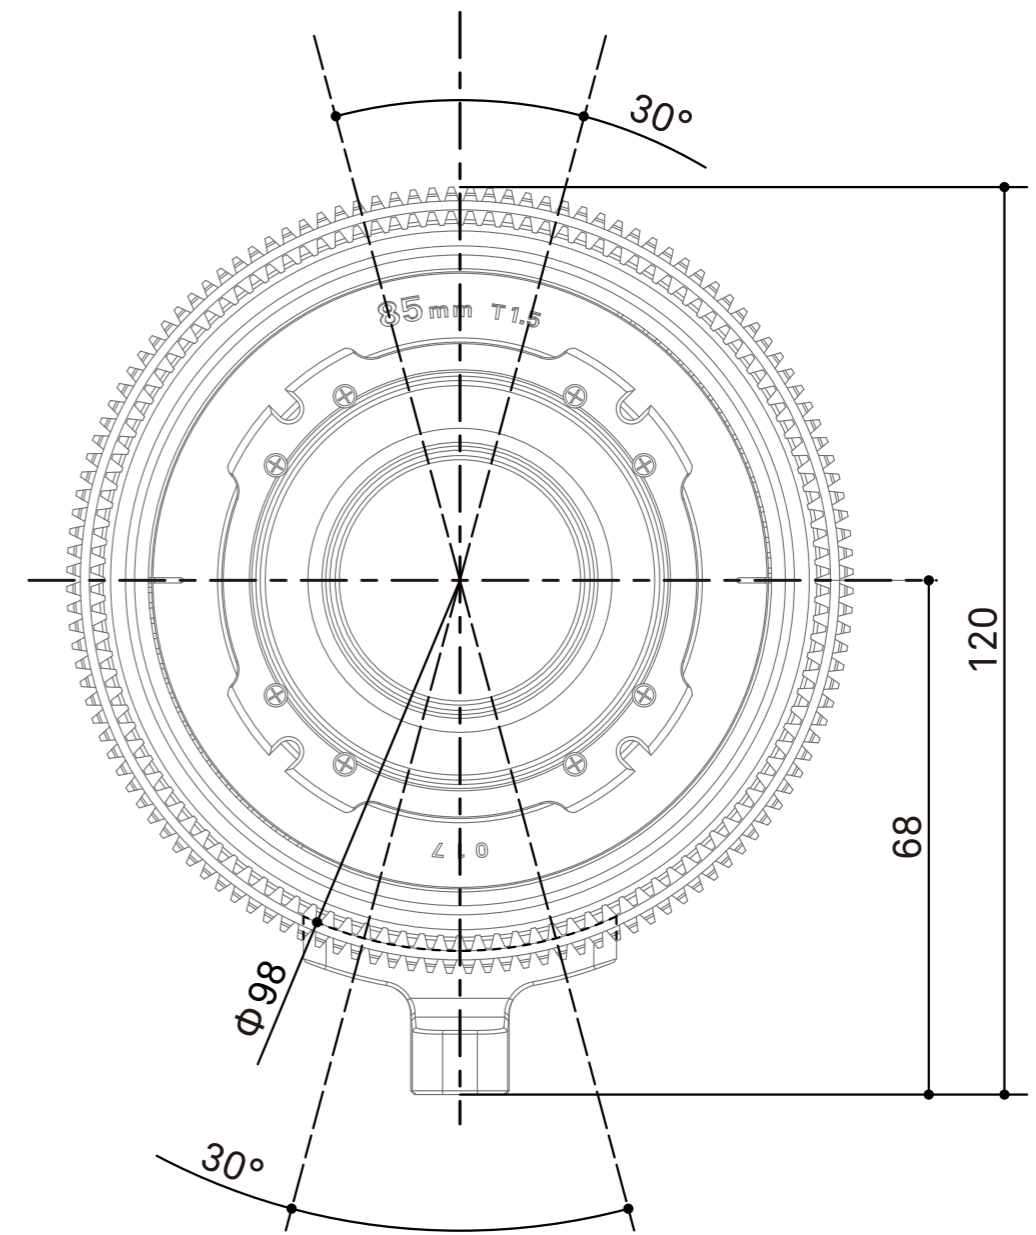

SIGMA

SIGMA 85mm T1.5 FF Dimensions EF Mount

Spur gear specifications

	Focus drive gear	Iris drive gear
Number of teeth	128	120
Module	0.8	0.8
P.C.D	102.4mm	96mm
Angular rotation	180°	60°

/mm
scale 1:1

SIGMA

SIGMA 85mm T1.5 FF Dimensions E Mount

Spur gear specifications

	Focus drive gear	Iris drive gear
Number of teeth	128	120
Module	0.8	0.8
P.C.D	102.4mm	96mm
Angular rotation	180°	60°

/mm
scale 1:1

SIGMA

SIGMA 85mm T1.5 FF Dimensions PL Mount

Spur gear specifications

	Focus drive gear	Iris drive gear
Number of teeth	128	120
Module	0.8	0.8
P.C.D	102.4mm	96mm
Angular rotation	180°	60°

/mm
scale 1:1