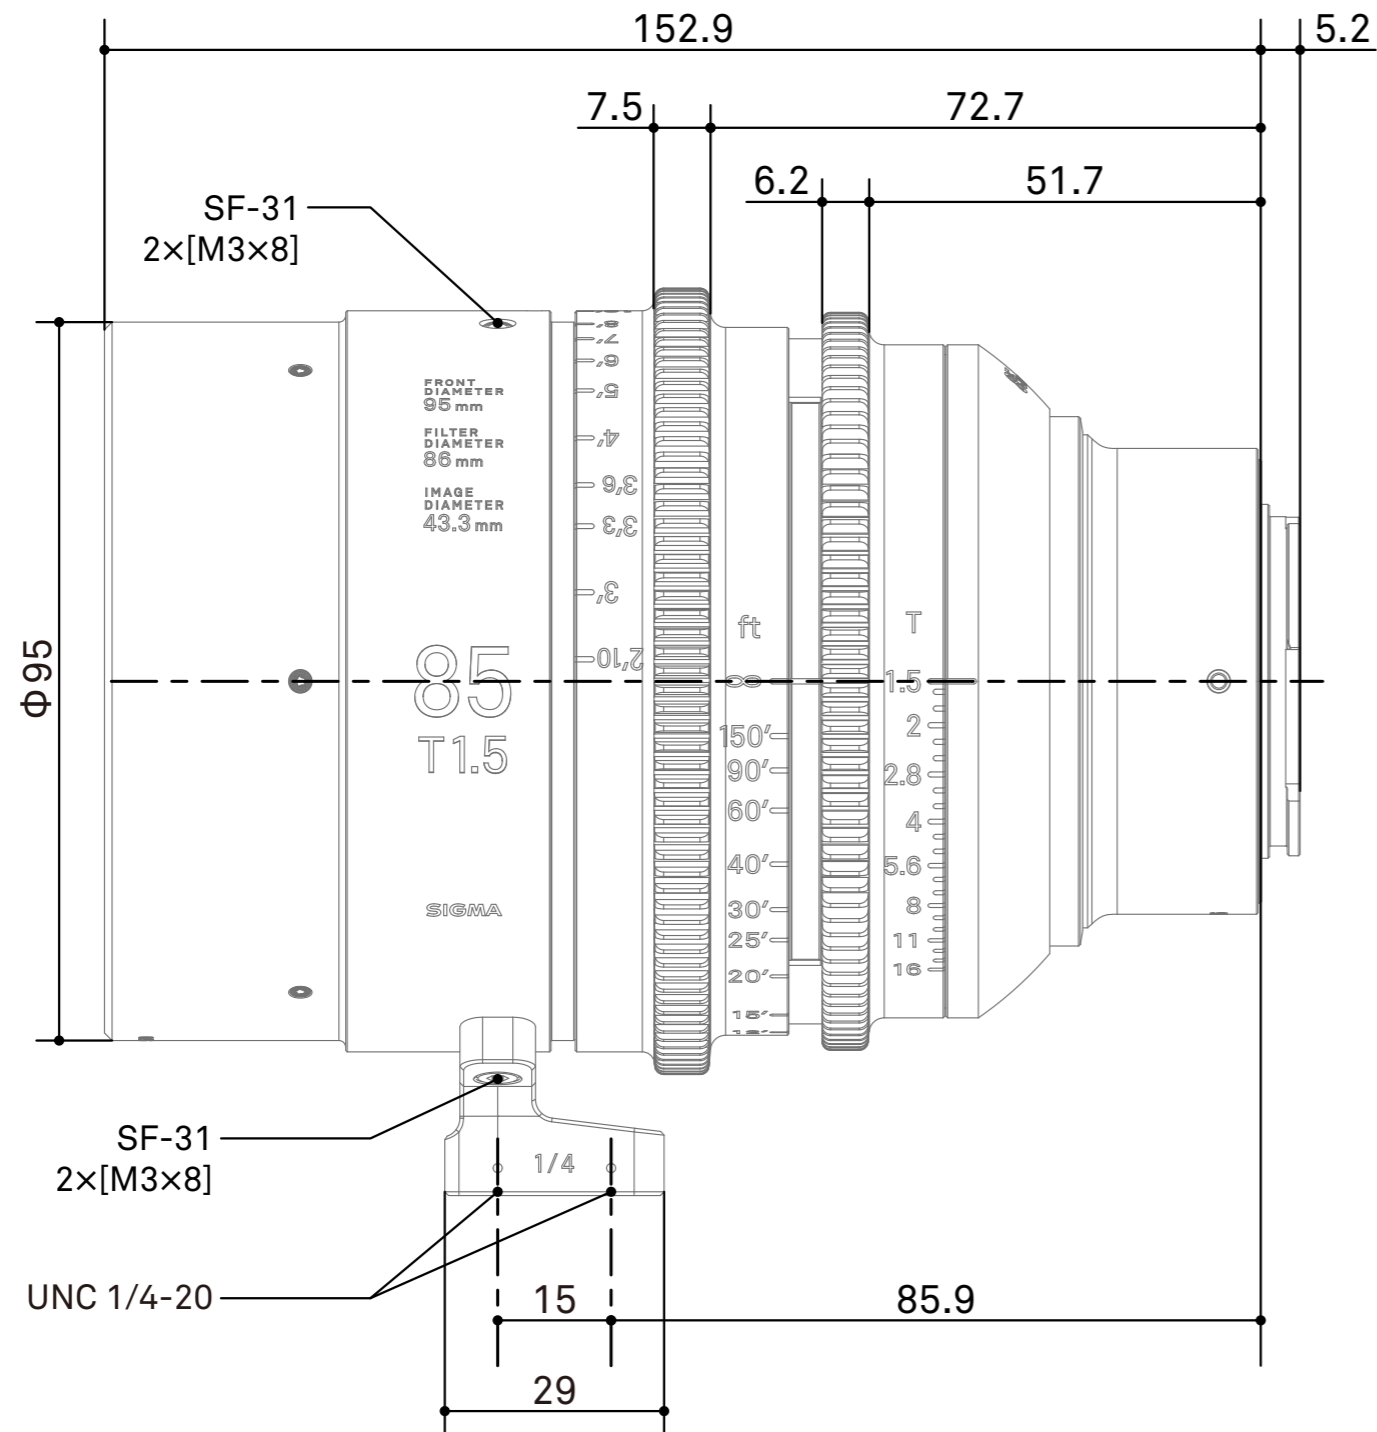

SIGMA

SIGMA 85mm T1.5 FF Dimensions EF Mount

Spur gear specifications

	Focus drive gear	Iris drive gear
Number of teeth	128	120
Module	0.8	0.8
P.C.D	102.4mm	96mm
Angular rotation	180°	60°

/mm
scale 1:1

SIGMA

SIGMA 85mm T1.5 FF Dimensions E Mount

Spur gear specifications

	Focus drive gear	Iris drive gear
Number of teeth	128	120
Module	0.8	0.8
P.C.D	102.4mm	96mm
Angular rotation	180°	60°

/mm
scale 1:1

SIGMA

SIGMA 85mm T1.5 FF Dimensions PL Mount

Spur gear specifications

	Focus drive gear	Iris drive gear
Number of teeth	128	120
Module	0.8	0.8
P.C.D	102.4mm	96mm
Angular rotation	180°	60°

/mm
scale 1:1