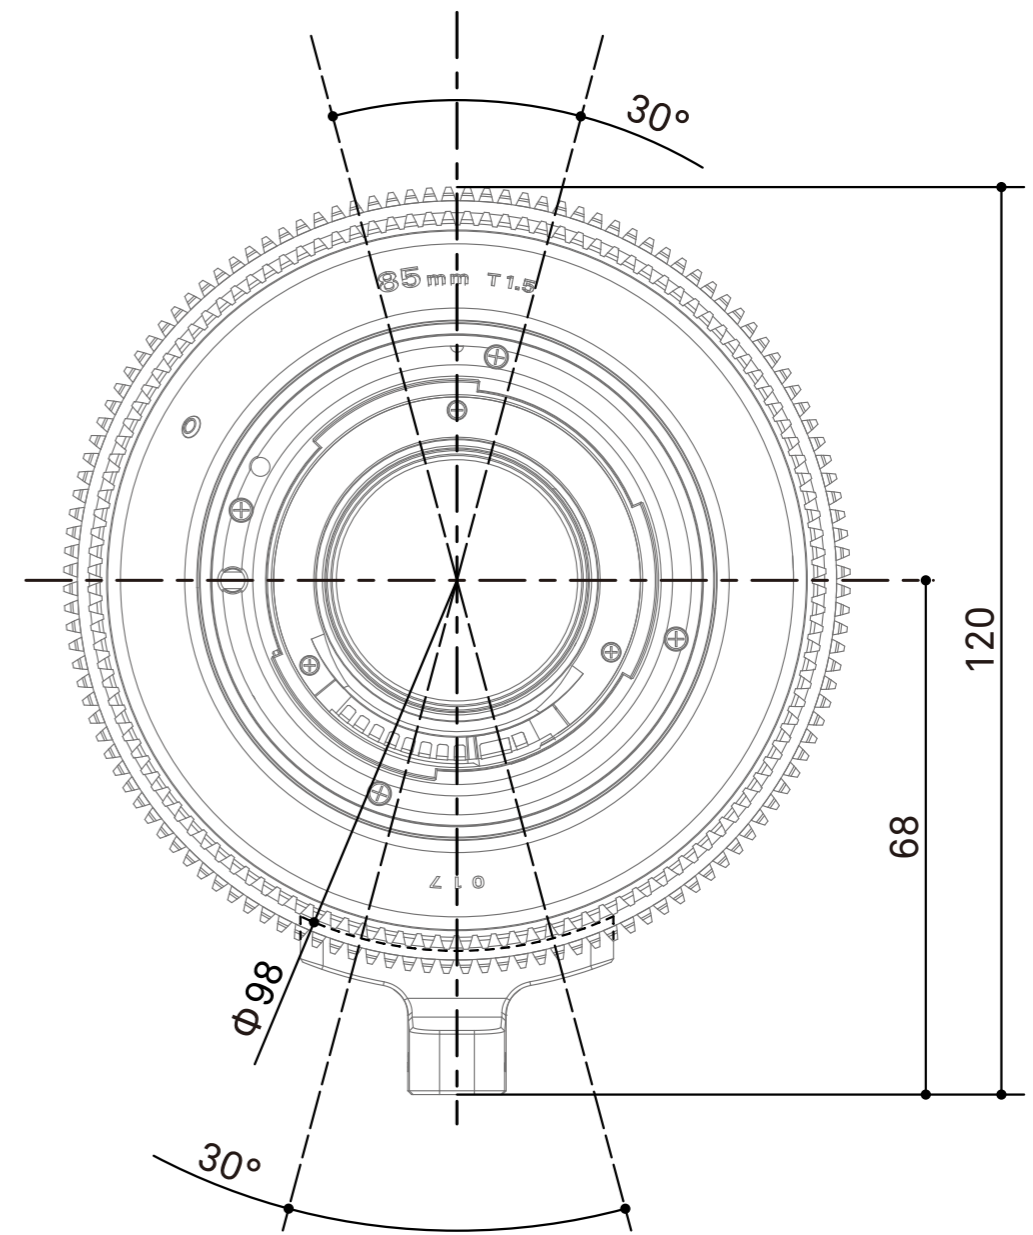

SIGMA

SIGMA 85mm T1.5 FF Dimensions EF Mount

Spur gear specifications

	Focus drive gear	Iris drive gear
Number of teeth	128	120
Module	0.8	0.8
P.C.D	102.4mm	96mm
Angular rotation	180°	60°

/mm
scale 1:1

SIGMA

SIGMA 85mm T1.5 FF Dimensions E Mount

Spur gear specifications

	Focus drive gear	Iris drive gear
Number of teeth	128	120
Module	0.8	0.8
P.C.D	102.4mm	96mm
Angular rotation	180°	60°

/mm
scale 1:1

SIGMA

SIGMA 85mm T1.5 FF Dimensions PL Mount

Spur gear specifications

	Focus drive gear	Iris drive gear
Number of teeth	128	120
Module	0.8	0.8
P.C.D	102.4mm	96mm
Angular rotation	180°	60°

/mm
scale 1:1