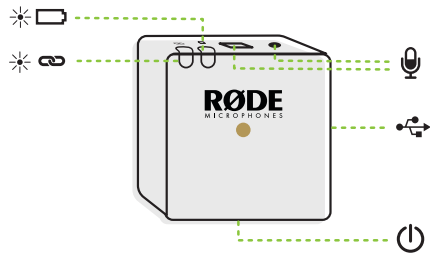

WIRELESS GO™

COMPACT WIRELESS MICROPHONE SYSTEM

TX

RX

1

RX

2

TX