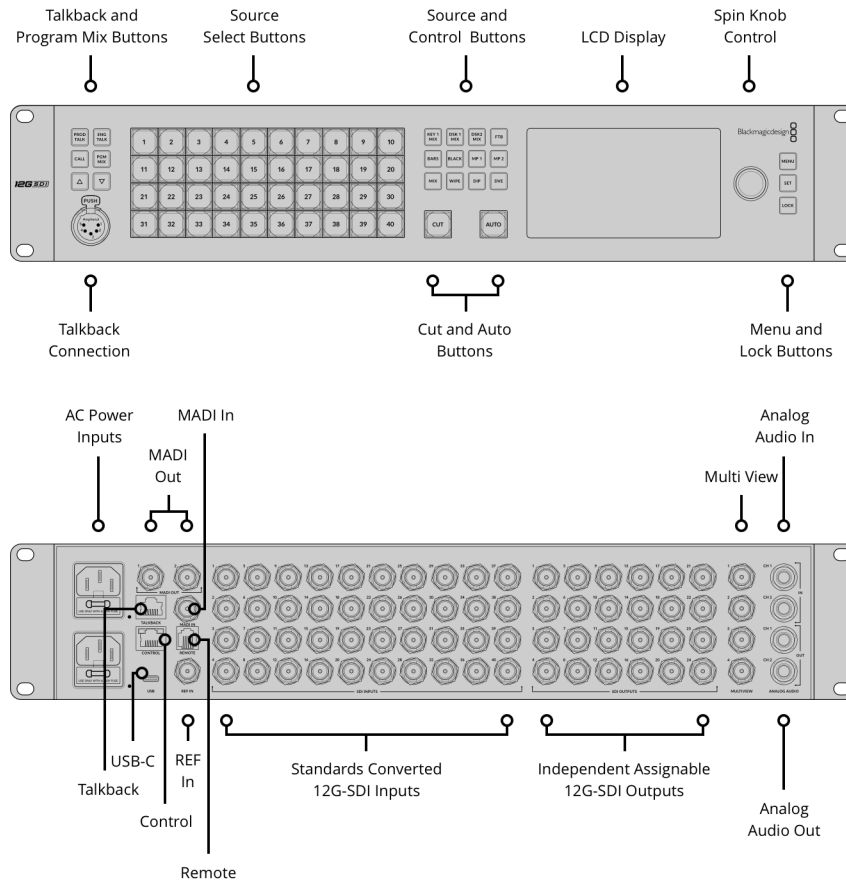

### Control Panel Connection

Ethernet supports 10/100/1000  
BaseT. Allows direct connection  
between panel and chassis, or  
via network.

### Talkback

RJ45 for 3rd party talkback systems.

## Tally Output

Added via ethernet connection to Blackmagic Design GPI and Tally Interface product. (Not included).

## Computer Interface

1 x USB-C port.