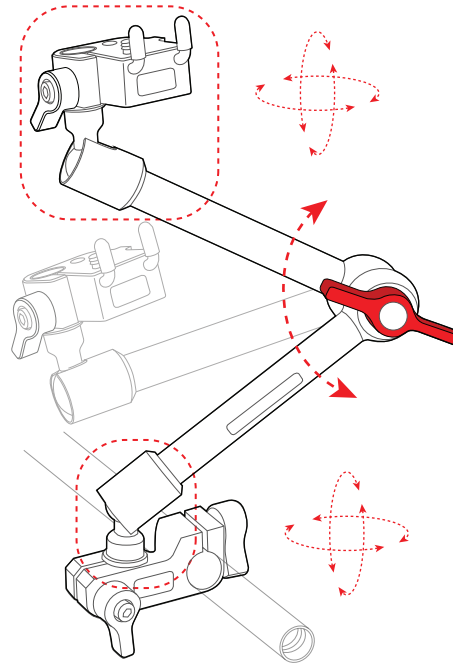

# Operating your Zonitor Handheld

1 Orient and slide together as shown

2 Adjust to your personal preference

Included Parts:

x1 Zicromount III

x1 Zamerican V3  
Large Arm

x1 Zmount II