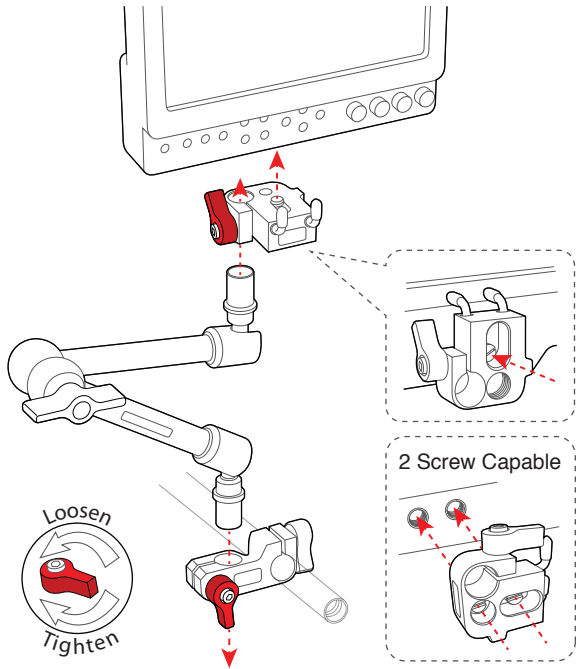

# Operating your Zonitor Handheld

1 Orient and slide together as shown

2 Adjust to your personal preference

Included Parts:

x1 Zicromount III

x1 Zamerican V3  
Large Arm

x1 Zmount II